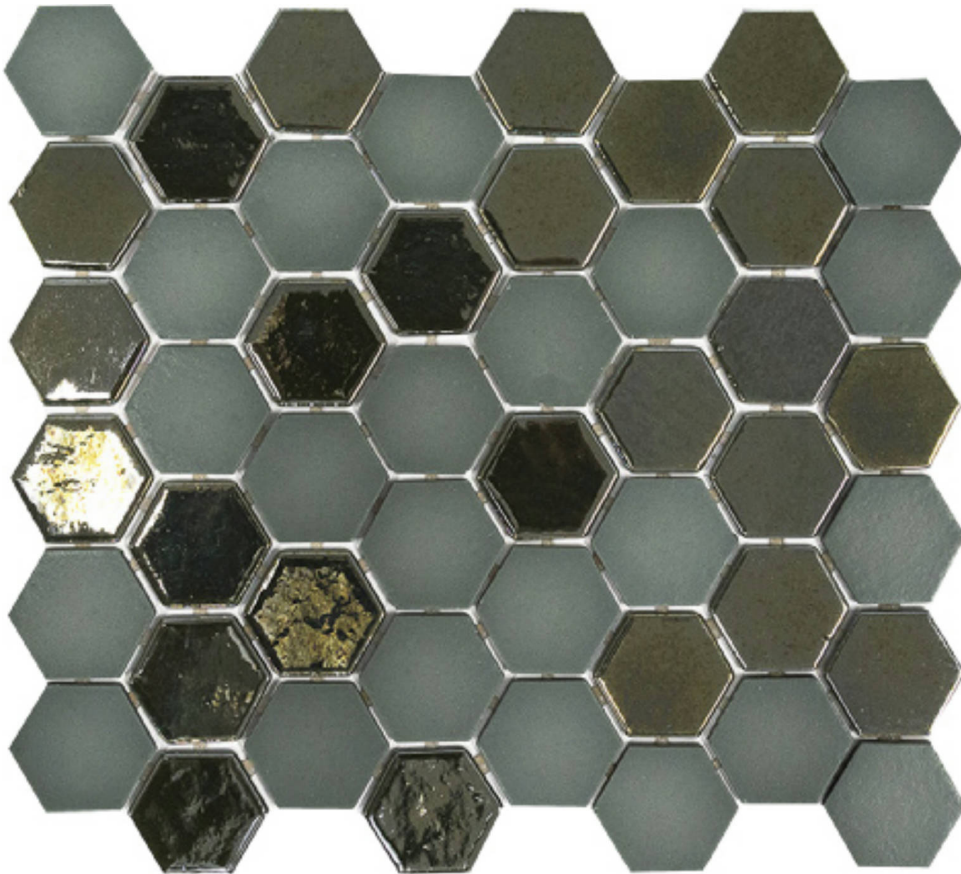

---

**PRODUCT**  
**CONFETTI MOSAIC GREEN**

---

Mosaic and Decorative Tile | 10.75"x12.5" | Glass

## **TECHNICAL DATA**

CODE: RVHA091  
NAME: Confetti Mosaic Green  
SERIES: Hamptons Collection  
SIZE: 10.75"x12.5"  
LOOK: Multi-Look Mosaics  
FAMILY: Mosaic and Decorative Tile  
STYLE: Contemporary  
SUITABLE FOR: Backsplash, Indoor  
TYPOLOGY: Glass  
TYPE OF PIECE: Mosaic  
USE: Wall only