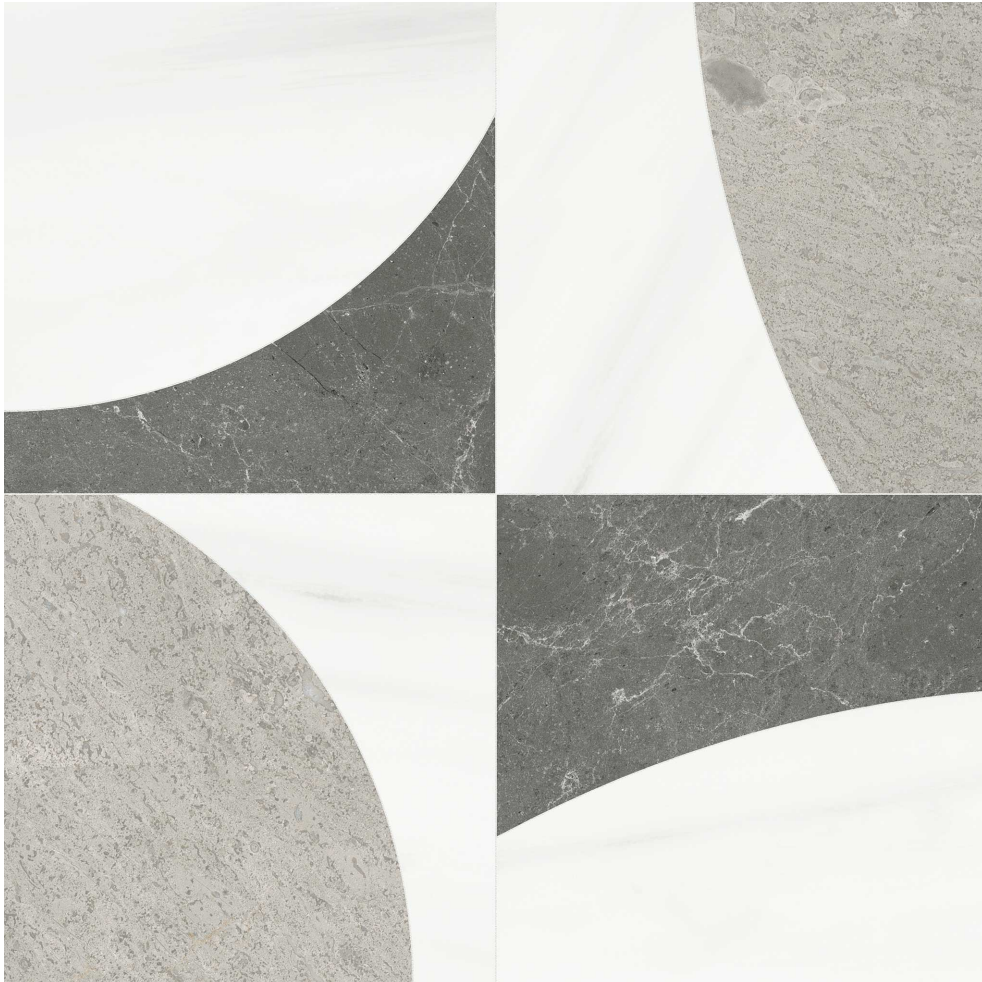

PRODUCT

UTOPIO ECLYPSE MIST MOSAIC

Stone | 11.9"x11.9" | Natural Stone

TECHNICAL DATA

CODE: AS5001-04080

NAME: Utopio Eclypse Mist Mosaic

SERIES: Utopio

SIZE: 11.9"x11.9"

FINISH: Honed w/ Polished

FAMILY: Stone

SUITABLE FOR: Indoor|Shower

TPOLOGY: Natural Stone

TYPE OF PIECE: Mosaic

USE: Floor and Wall

NOTES: Mosaic sheet sizes are nominal and may vary slightly due to standard manufacturing tolerances.