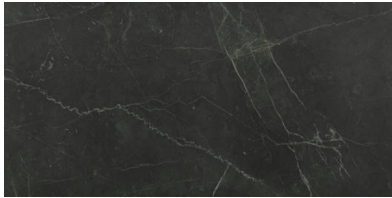

PRODUCT
TIVOLI NERO HONED 12X24

Tile | 12"x24" | Glazed Porcelain

GRAPHIC VARIETY

TECHNICAL DATA

CODE: QULX-TI-2HN
NAME: Tivoli Nero Honed 12X24
SERIES: Luxury
SIZE: 12"x24"
FINISH: Matt
LOOK: Marble Look
FROST RESISTANCE: Yes
PEI: 4
EDGE: Rectified
FAMILY: Tile
STYLE: Contemporary
SUITABLE FOR: Indoor|Shower
TYPOLOGY: Glazed Porcelain
TYPE OF PIECE: Field Tile
USE: Floor and Wall