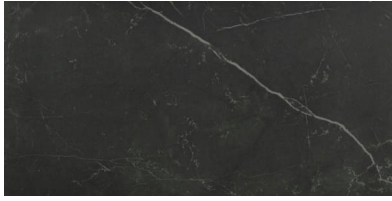

PRODUCT
TIVOLI NERO HONED 12X24

Tile | 12"x24" | Glazed Porcelain

GRAPHIC VARIETY

TECHNICAL DATA

CODE: QULX-TI-2HN
NAME: Tivoli Nero Honed 12X24
SERIES: Luxury
SIZE: 12"x24"
FINISH: Matt
LOOK: Marble Look
FROST RESISTANCE: Yes
PEI: 4
EDGE: Rectified
FAMILY: Tile
STYLE: Contemporary
SUITABLE FOR: Indoor|Shower
TYPOLOGY: Glazed Porcelain
TYPE OF PIECE: Field Tile
USE: Floor and Wall