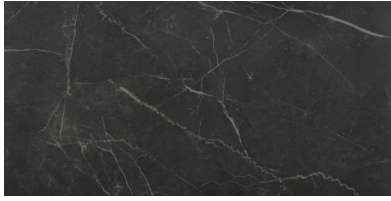

PRODUCT
TIVOLI NERO HONED 12X24

Tile | 12"x24" | Glazed Porcelain

GRAPHIC VARIETY

TECHNICAL DATA

CODE: QULX-TI-2HN
NAME: Tivoli Nero Honed 12X24
SERIES: Luxury
SIZE: 12"x24"
FINISH: Matt
LOOK: Marble Look
FROST RESISTANCE: Yes
PEI: 4
EDGE: Rectified
FAMILY: Tile
STYLE: Contemporary
SUITABLE FOR: Indoor|Shower
TYPOLOGY: Glazed Porcelain
TYPE OF PIECE: Field Tile
USE: Floor and Wall