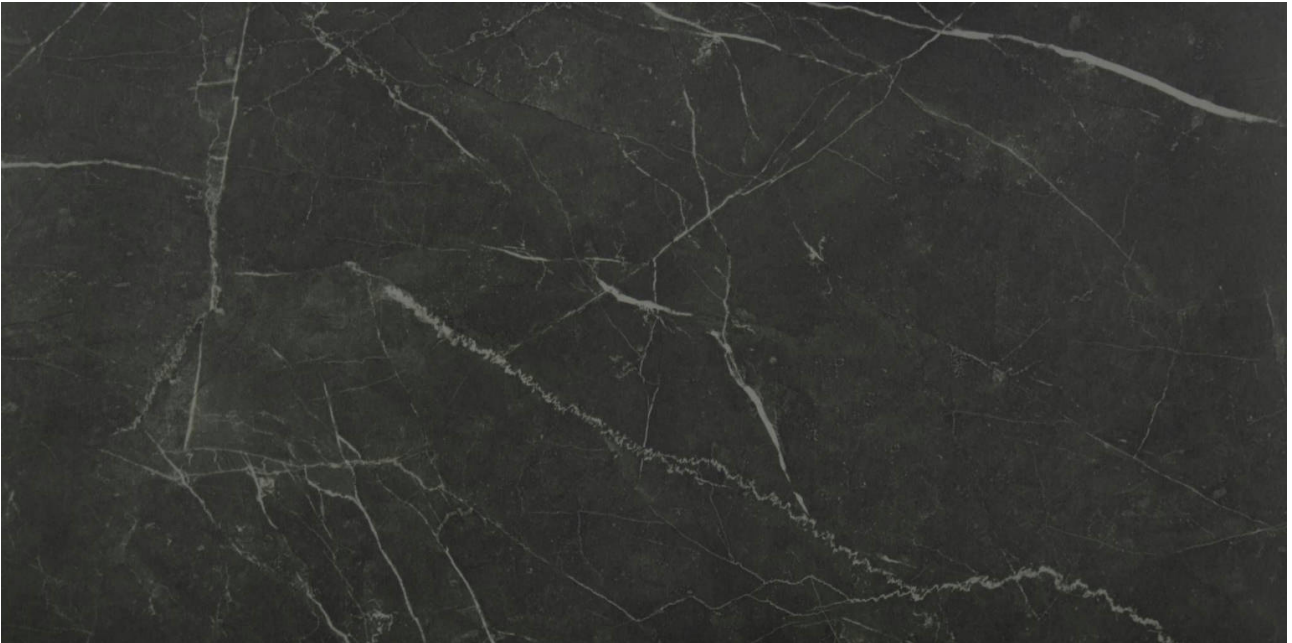

PRODUCT
TIVOLI NERO HONED 12X24

Tile | 12"x24" | Glazed Porcelain

GRAPHIC VARIETY

TECHNICAL DATA

CODE: QULX-TI-2HN
NAME: Tivoli Nero Honed 12X24
SERIES: Luxury
SIZE: 12"x24"
FINISH: Matt
LOOK: Marble Look
FROST RESISTANCE: Yes
PEI: 4
EDGE: Rectified
FAMILY: Tile
STYLE: Contemporary
SUITABLE FOR: Indoor|Shower
TYPOLOGY: Glazed Porcelain
TYPE OF PIECE: Field Tile
USE: Floor and Wall