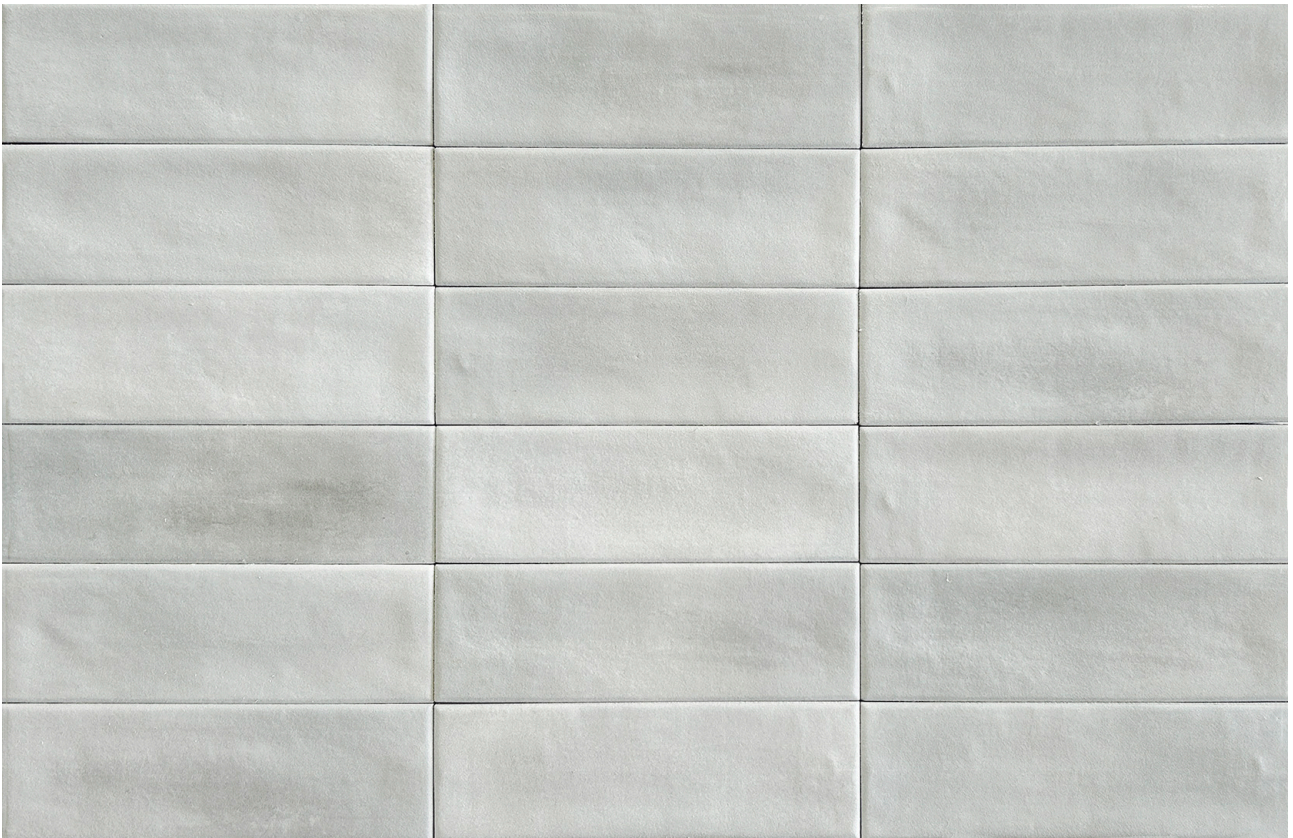

PRODUCT
ARUBA SILVER MATT 2X6

Tile | 2"x6" | Porcelain

GRAPHIC VARIETY

ROOM SCENES

TECHNICAL DATA

CODE: QUAU-SI-1M
NAME: Aruba Silver Matt 2x6
SERIES: Aruba
SIZE: 2"x6"
FINISH: Matt
LOOK: Subway Tile
FROST RESISTANCE: Yes
PEI: 4
FAMILY: Tile
STYLE: Contemporary
SUITABLE FOR: Indoor, Outdoor, Pool, Backsplash, Shower
TYPOLOGY: Porcelain
TYPE OF PIECE: Field Tile
USE: Floor and Wall