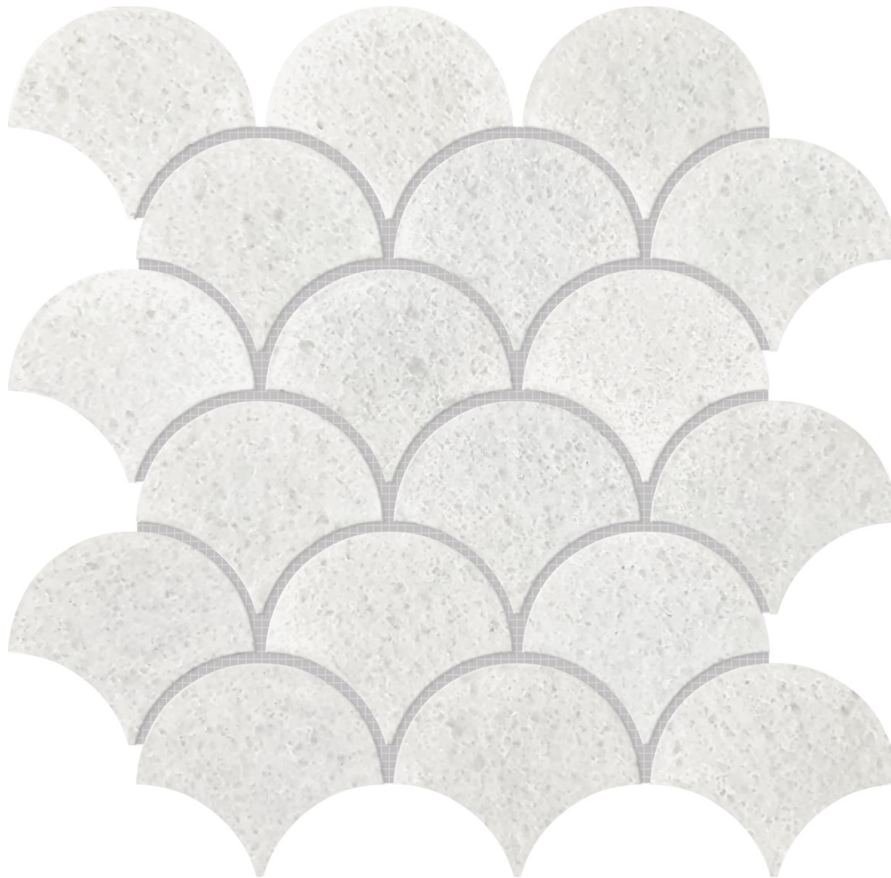

PRODUCT

CRYSTAL WHITE MARBLE SCALE POLISHED

Mosaic and Decorative Tile | 11.7"x11.1" | Marble

ROOM SCENES

TECHNICAL DATA

CODE: RVCHAWM211
NAME: Crystal White Marble Scale Polished
SERIES: Chelsea Collection
SIZE: 11.7"x11.1"
FINISH: Polished
LOOK: Multi-Look Mosaics
FAMILY: Mosaic and Decorative Tile
SUITABLE FOR: Backsplash,Indoor,Outdoor,Shower
TYPOLOGY: Marble
TYPE OF PIECE: Mosaic
USE: Floor and Wall