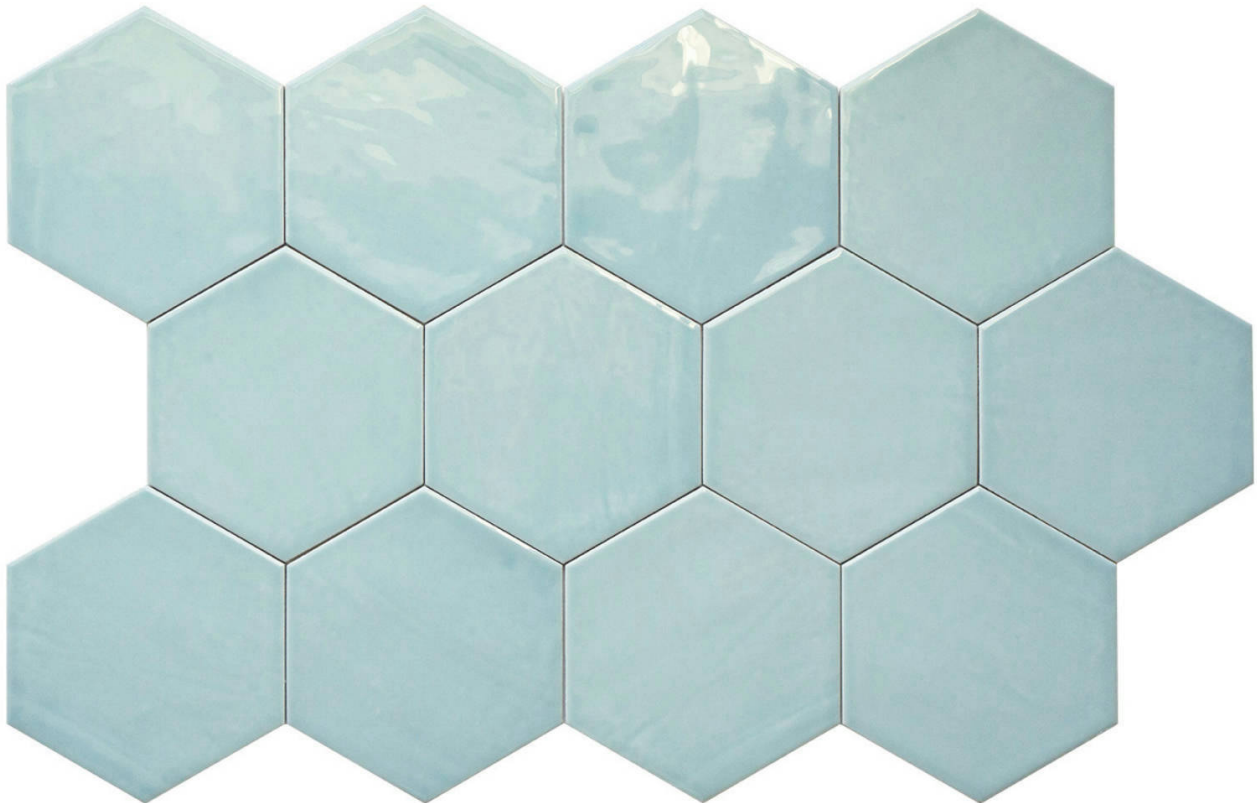

PRODUCT
RONDA 5.5X6.3" AQUA HEXAGON

Tile | 5.5"x6.3" | Porcelain

TECHNICAL DATA

CODE: QURN-AQ-1
NAME: Ronda 5.5X6.3" Aqua Hexagon
SERIES: Ronda
SIZE: 5.5"x6.3"
FINISH: Gloss
LOOK: Hand-crafted
FROST RESISTANCE: Yes
PEI: 3
SHADE VARIATION: V1
FAMILY: Tile
STYLE: Traditional
SUITABLE FOR: Backsplash|Indoor|Outdoor|Pool|Shower
TYPOLOGY: Porcelain
TYPE OF PIECE: Field Tile
USE: Floor and Wall