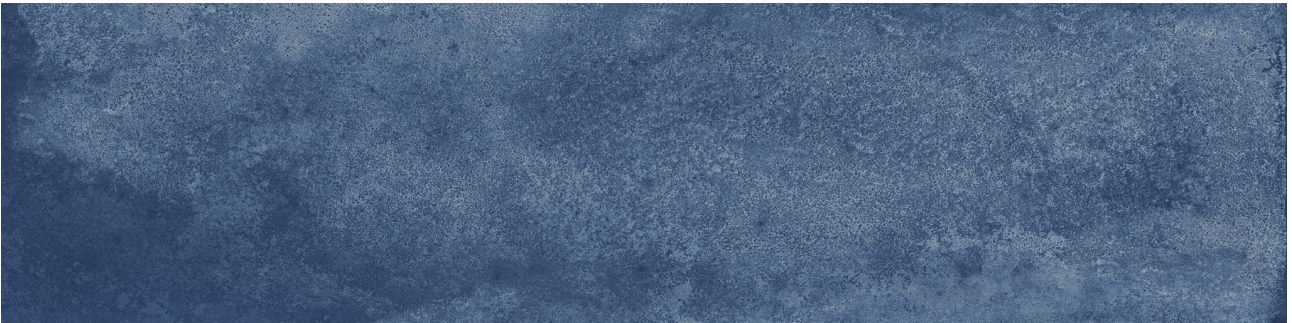

PRODUCT

GRAND CAYMAN WEST BAY BLUE 3X12 BULLNOSE

Tile | 3"x12" | Porcelain

GRAPHIC VARIETY

TECHNICAL DATA

CODE: QUGR-WE-SB
NAME: Grand Cayman West Bay Blue 3x12 Bullnose
SERIES: Grand Cayman
SIZE: 3"x12"
FINISH: Gloss
LOOK: Mono-Color
FROST RESISTANCE: Yes
PEI: 1
SHADE VARIATION: V3
CHEMICAL RESISTANCE (APH): Not Affected
EDGE: Rectified
FAMILY: Tile
STAIN RESISTANCE (APH): Not Affected
STYLE: Contemporary
SUITABLE FOR: Backsplash|Indoor|Outdoor|Shower
TYPOLOGY: Porcelain
THICKNESS (APH): 8 mm
TYPE OF PIECE: Bullnose
USE: Wall only