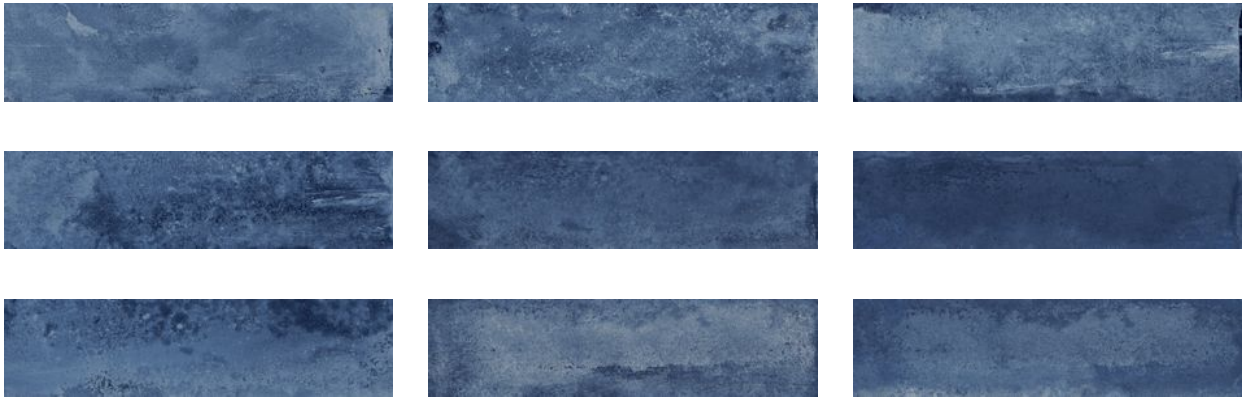

PRODUCT

GRAND CAYMAN WEST BAY BLUE 3X12 BULLNOSE

Tile | 3"x12" | Porcelain

GRAPHIC VARIETY

TECHNICAL DATA

CODE: QUGR-WE-SB
NAME: Grand Cayman West Bay Blue 3x12 Bullnose
SERIES: Grand Cayman
SIZE: 3"x12"
FINISH: Gloss
LOOK: Mono-Color
FROST RESISTANCE: Yes
PEI: 1
SHADE VARIATION: V3
CHEMICAL RESISTANCE (APH): Not Affected
EDGE: Rectified
FAMILY: Tile
STAIN RESISTANCE (APH): Not Affected
STYLE: Contemporary
SUITABLE FOR: Backsplash|Indoor|Outdoor|Shower
TYPOLOGY: Porcelain
THICKNESS (APH): 8 mm
TYPE OF PIECE: Bullnose
USE: Wall only