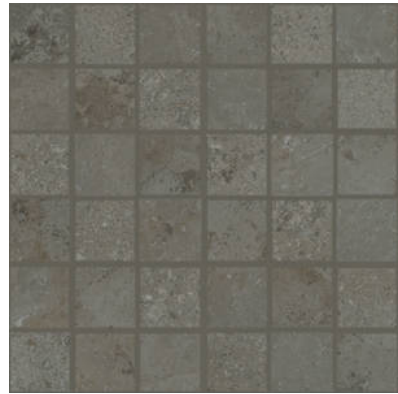

PRODUCT
MENFI GREY 2X2

Tile | 12"x12" | Porcelain

GRAPHIC VARIETY

ROOM SCENES

TECHNICAL DATA

CODE: QUEL-ME-M
NAME: Menfi Grey 2X2
SERIES: Elevation
SIZE: 12"x12"
FINISH: Natural
LOOK: Stone Look
FROST RESISTANCE: Yes
MOSAIC CHIP SIZE: 2"x2"
PEI: 4
EDGE: Rectified
FAMILY: Tile
STYLE: Traditional
SUITABLE FOR: Backsplash
TYPOLOGY: Porcelain
THICKNESS (APH): 10 mm
TYPE OF PIECE: Mosaic
USE: Floor and Wall