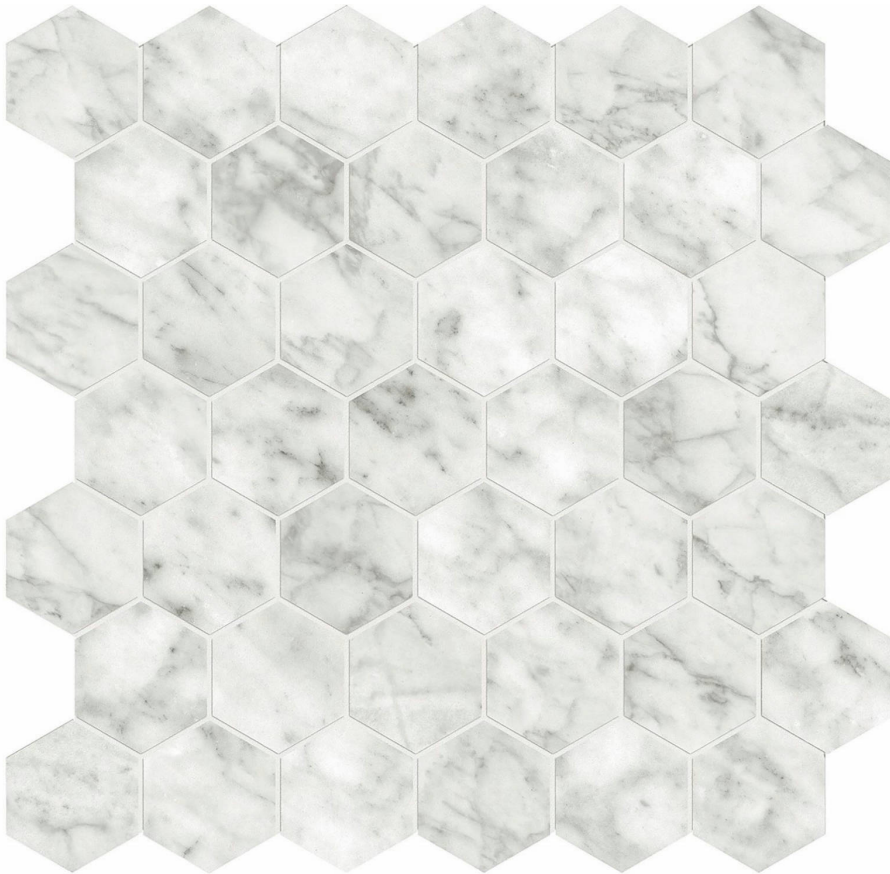

PRODUCT
SAN GIULIO GIOIA HONED 2

Tile | 12"x13" | Glazed Porcelain

GRAPHIC VARIETY

TECHNICAL DATA

CODE: QULX-SA-M2H
NAME: San Giulio Gioia Honed 2
SERIES: Luxury
SIZE: 12"x13"
FINISH: Matt
LOOK: Marble Look
EDGE: Rectified
FAMILY: Tile
STYLE: Contemporary
SUITABLE FOR: Backsplash,Indoor,Shower
TYPOLOGY: Glazed Porcelain
TYPE OF PIECE: Mosaic
USE: Floor and Wall