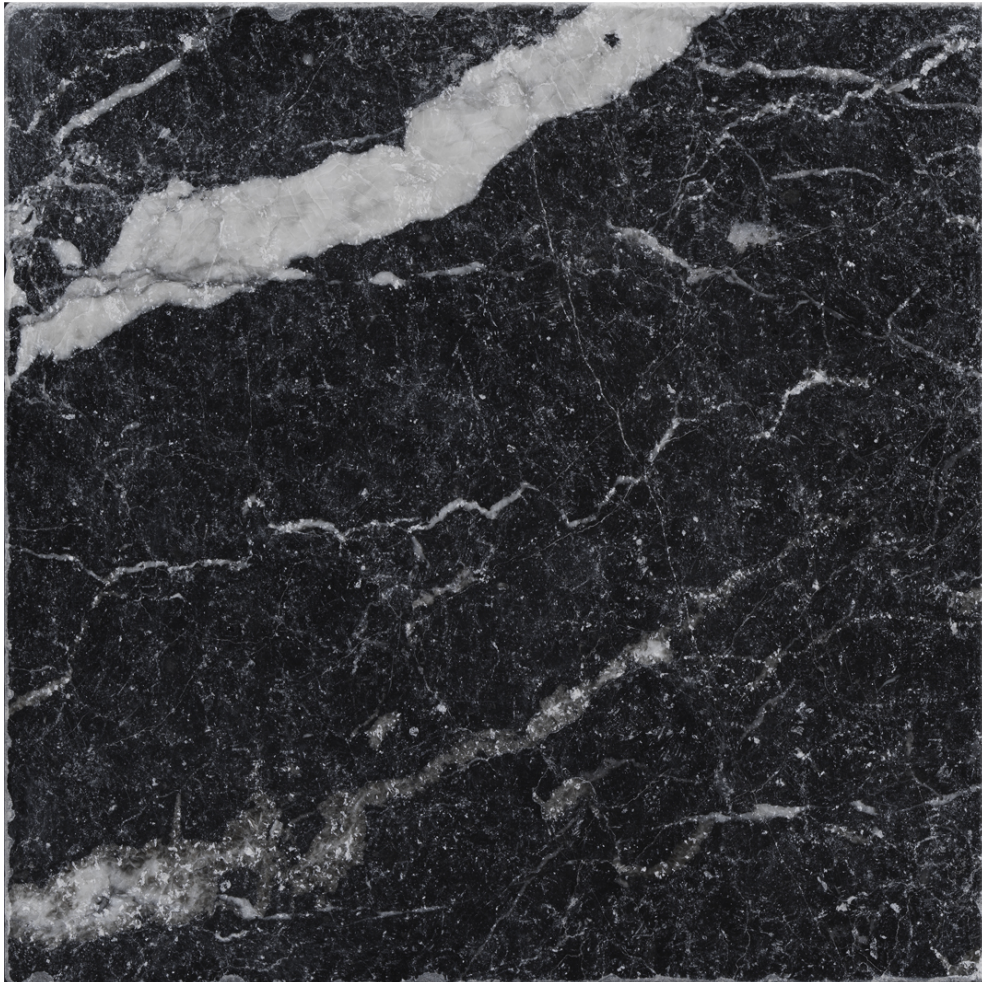

PRODUCT
OBSESSION 10X10 NERO

Tile | 10"x10" | Glazed Porcelain

ROOM SCENES

TECHNICAL DATA

CODE: QUOB-NE-3
NAME: Obsession 10x10 Nero
SERIES: Obsession
SIZE: 10"x10"
FINISH: Matt
LOOK: Marble Look
FROST RESISTANCE: Yes
PEI: 3
SHADE VARIATION: V1
BREAKING STRENGTH (APH): ≥ 1300 N
CHEMICAL RESISTANCE (APH): GA GLA GHA
DCOF (APH): > 0.42
FAMILY: Tile
MOHS (APH): 6
R VALUE (APH): R9
STAIN RESISTANCE (APH): 5
STYLE: Classic
SUITABLE FOR: Backsplash|Indoor|Shower
TYPOLOGY: Glazed Porcelain
THICKNESS (APH): 9 mm
TYPE OF PIECE: Field Tile
USE: Floor and Wall
NOTES: 22 graphic variations