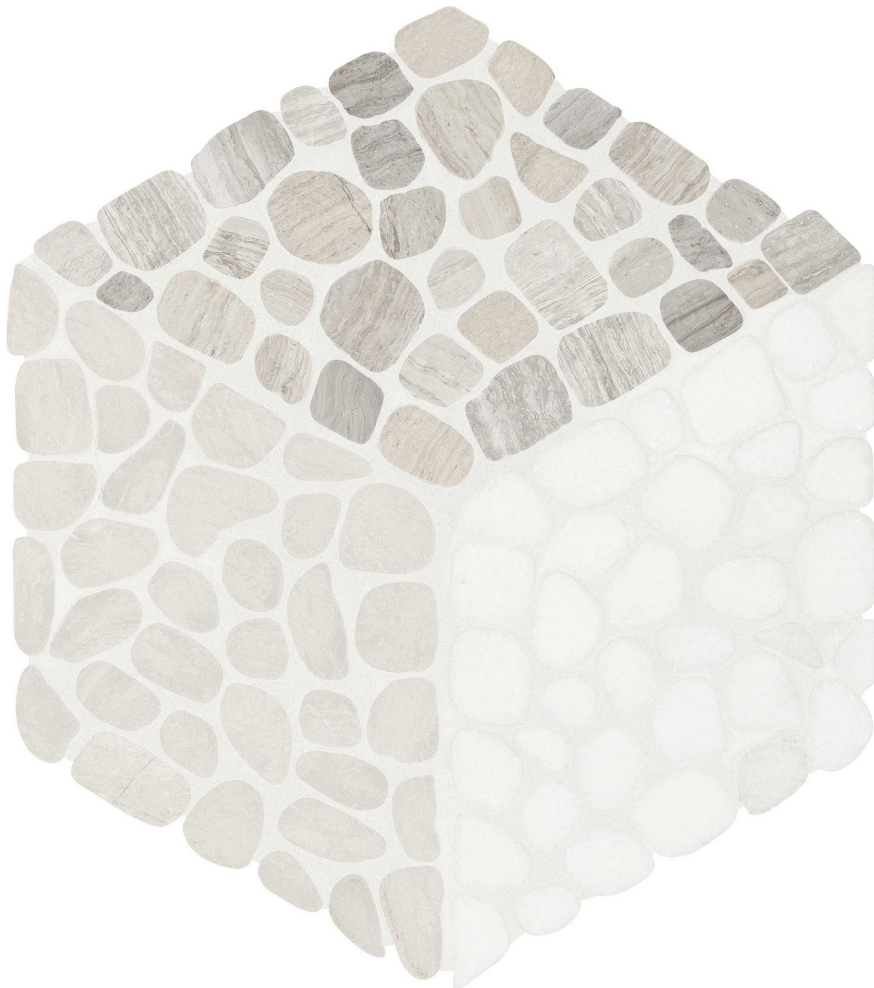

---

**PRODUCT**

**CABANA HORIZON NODE PEBBLE**

---

Stone | 10.2"×11.8" | Natural Stone

## **TECHNICAL DATA**

**CODE:** AS5001-04520

**NAME:** Cabana Horizon Node Pebble

**SERIES:** Cabana

**SIZE:** 10.2"×11.8"

**FINISH:** Tumbled

**FAMILY:** Stone

**SUITABLE FOR:** Indoor|Shower