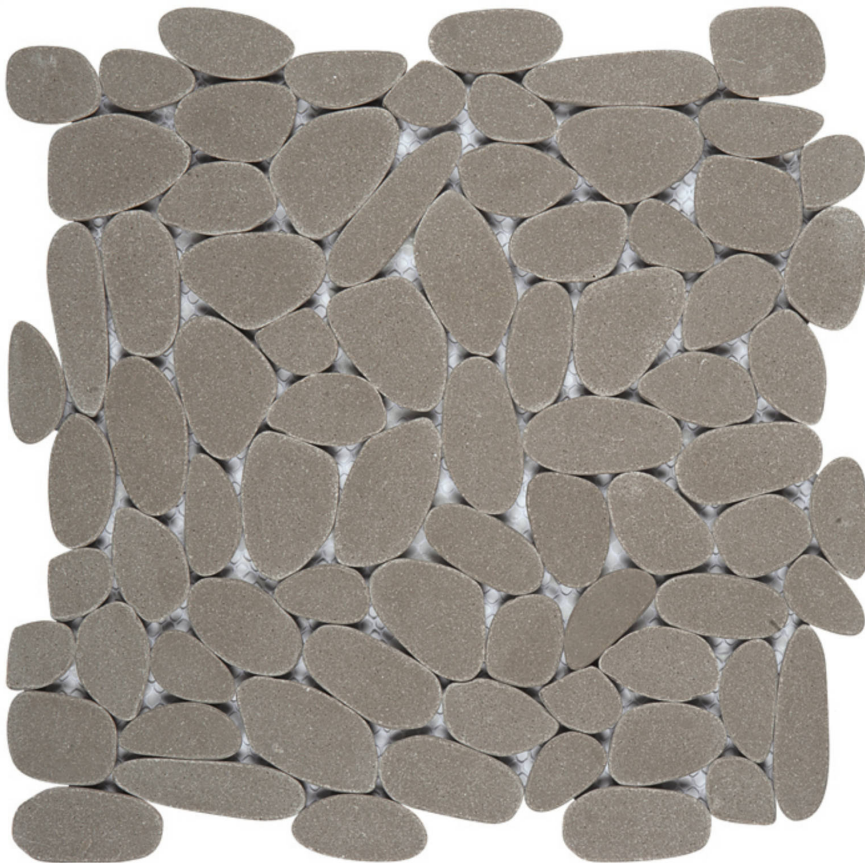

PRODUCT

LIGHT GREY SLICED RECONSTITUTED PEBBLE INTERLOCKING MOSAIC

Mosaic and Decorative Tile | 12"x12" | Natural Stone

TECHNICAL DATA

CODE: RVCHAWP030
NAME: Light Grey Sliced Reconstituted Pebble Interlocking Mosaic
SERIES: Chelsea Collection
SIZE: 12"x12"
LOOK: Multi-Look Mosaics
FAMILY: Mosaic and Decorative Tile
SUITABLE FOR: Backsplash, Indoor
TYPOLOGY: Natural Stone
TYPE OF PIECE: Mosaic
USE: Floor and Wall