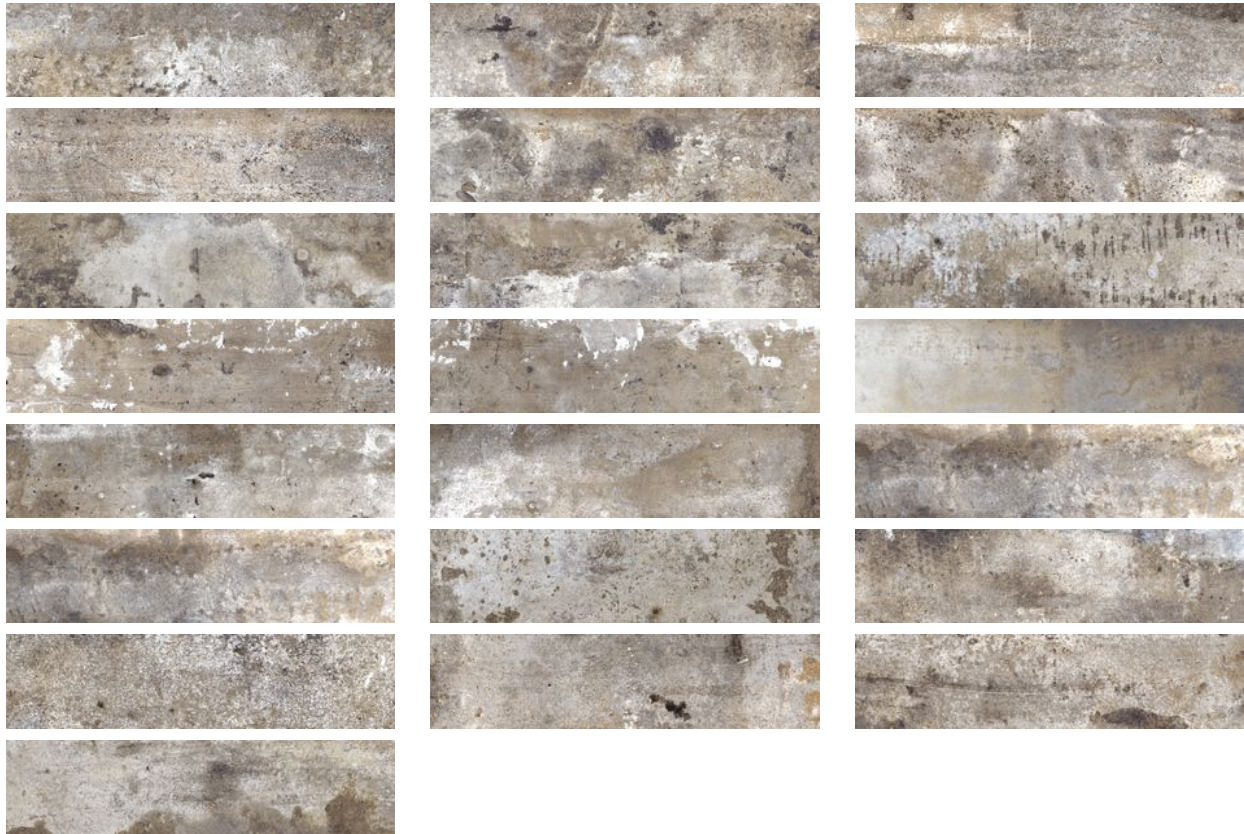

PRODUCT
BRIX 2X10 MUD

Tile | 2"x10" | Glazed Porcelain

GRAPHIC VARIETY

ROOM SCENES

TECHNICAL DATA

CODE: QUBX-MD-1

NAME: Brix 2x10 Mud

SERIES: Brix

SIZE: 2"x10"

FINISH: Natural

LOOK: Brick Look

FROST RESISTANCE: Yes

PEI: 4

SHADE VARIATION: V4

FAMILY: Tile

STYLE: Rustic

SUITABLE FOR: Indoor|Shower|Backsplash|Outdoor

TPOLOGY: Glazed Porcelain

THICKNESS (APH): 10 mm

TYPE OF PIECE: Field Tile

USE: Floor and Wall

NOTES: The manufacturer of this tile states that it must be set with a 1CM (approx 3/8") grout joint. This is figured in the sf coverage of the tile. The carton with the correct grout joint covers 6.24 sf.