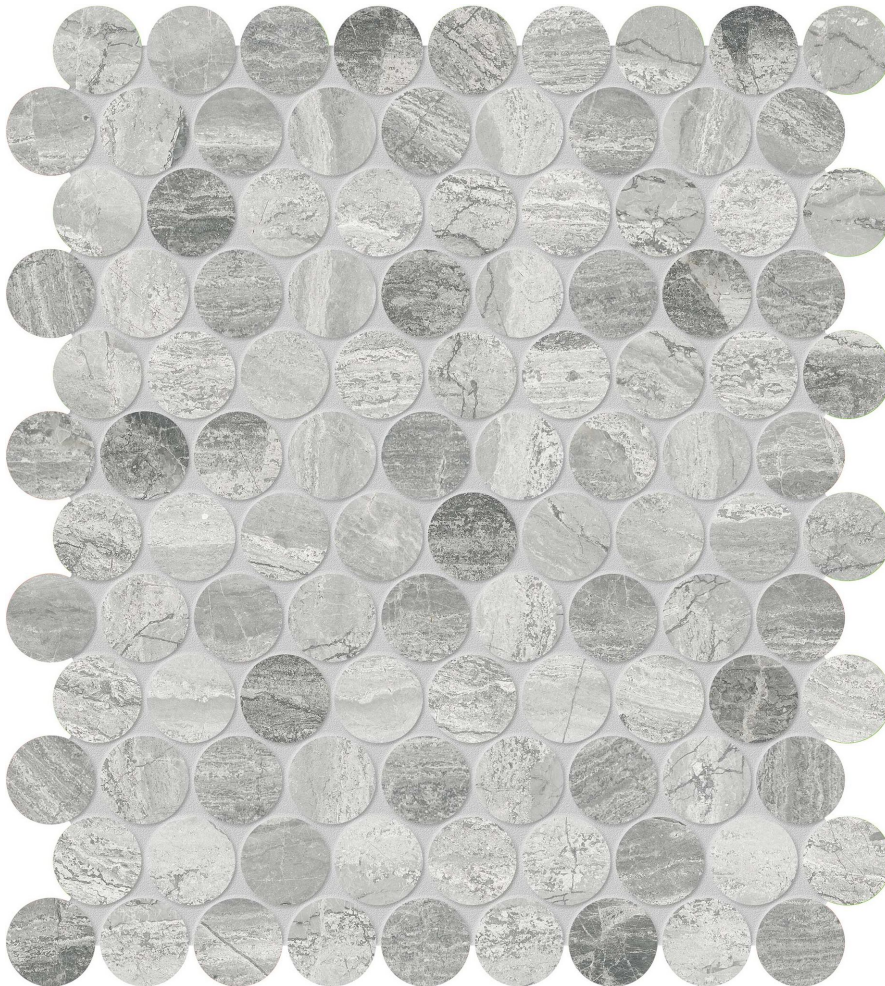

PRODUCT

VOLCANA NOTTE 1.25 PENNY ROUND MOSAIC

Stone | 10"x14" | Marble

TECHNICAL DATA

CODE: AS5001-03270

NAME: Volcana Notte 1.25 Penny Round Mosaic

SERIES: Volcana Notte

SIZE: 10"x14"

FINISH: Honed

MOSAIC CHIP SIZE: 1.25"x1.25"

FAMILY: Stone

SUITABLE FOR: Indoor|Shower

TYPOLOGY: Marble

TYPE OF PIECE: Mosaic

USE: Floor and Wall

NOTES: Sheet size shown is approximate. Actual dimensions refer to individual mosaic chips.