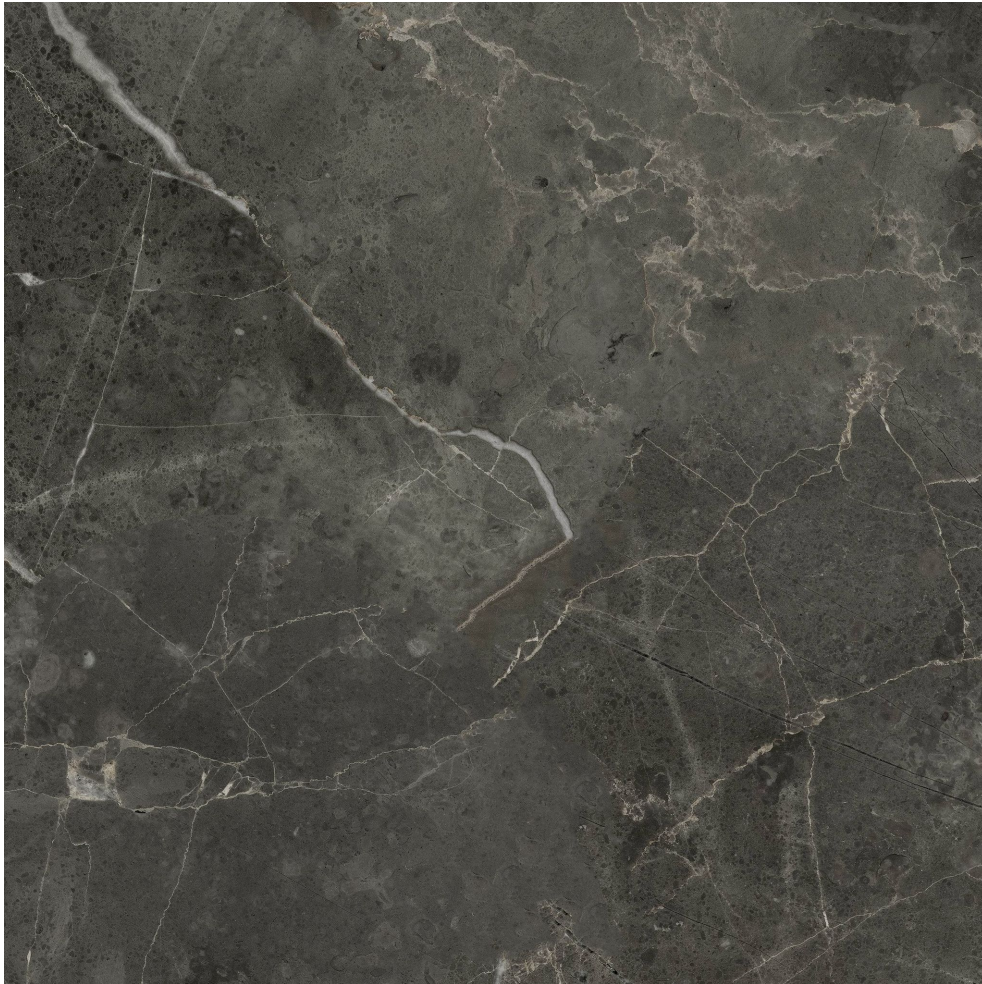

---

**PRODUCT**

**FLORENCE 13X13F CARBON MATTE**

---

Tile | 13"x13" | Glazed Porcelain

**GRAPHIC VARIETY**

## **TECHNICAL DATA**

CODE: QUFC-CA-1  
NAME: Florence 13X13F Carbon Matte  
SERIES: Florence  
SIZE: 13"x13"  
FINISH: Matt  
LOOK: Marble Look  
FROST RESISTANCE: Yes  
PEI: 4  
SHADE VARIATION: V3  
BREAKING STRENGTH (APH): >350 - >1600  
CHEMICAL RESISTANCE (APH): CLASS A  
DCOF (APH): MATTE  $\geq$ 0.60  
FAMILY: Tile  
R VALUE (APH): MATTE R10  
STAIN RESISTANCE (APH): CLASS A & 5  
STYLE: Contemporary  
SUITABLE FOR: Indoor, Outdoor, Pool, Backsplash, Shower  
TYPOLOGY: Glazed Porcelain  
THICKNESS (APH): 7.6 mm  
TYPE OF PIECE: Field Tile  
USE: Floor and Wall