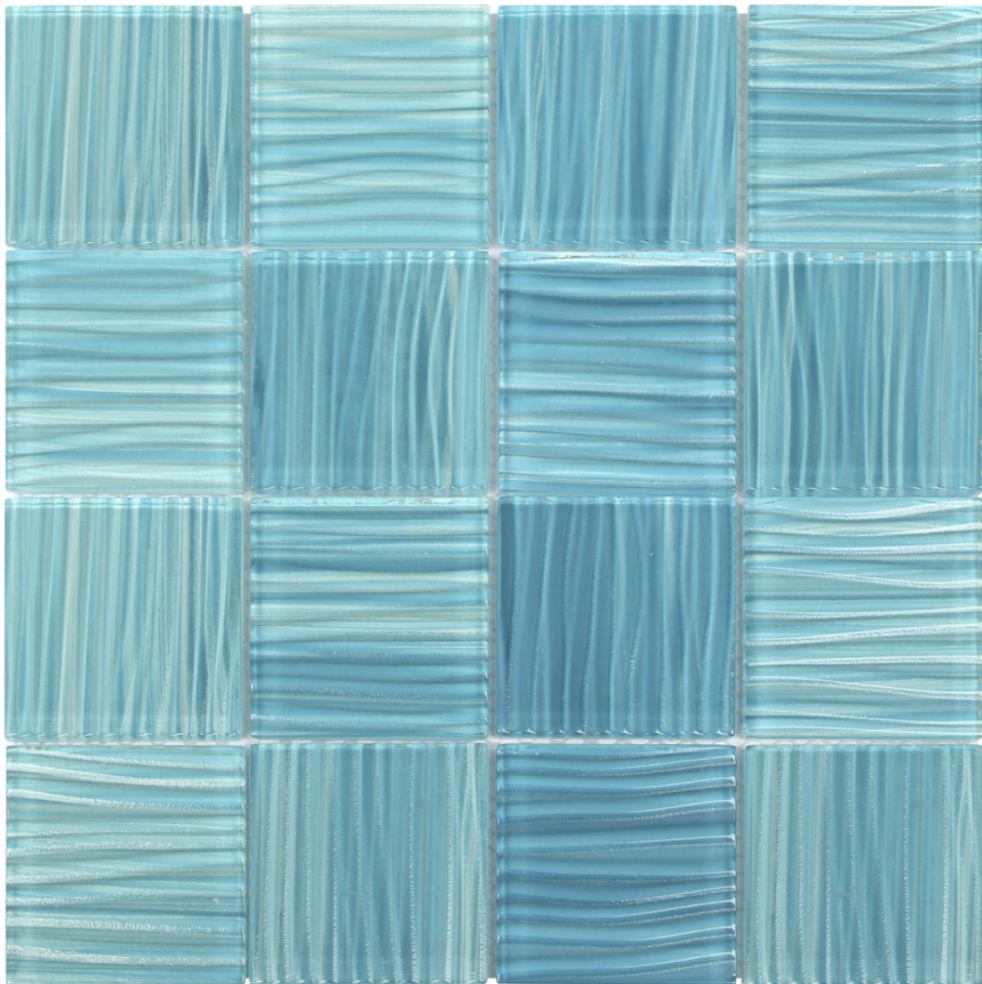

PRODUCT

3\"X3\" GLASS POOL STRIPED AQUAMARINE MOSAIC

Mosaic and Decorative Tile | 12\"x12\" | Glass

TECHNICAL DATA

CODE: RVCHAWV044
NAME: 3"X3" Glass Pool Striped Aquamarine Mosaic
SERIES: Chelsea Collection
SIZE: 12"x12"
LOOK: Multi-Look Mosaics
MOSAIC CHIP SIZE: 3"x3"
FAMILY: Mosaic and Decorative Tile
SUITABLE FOR: Backsplash,Indoor,Outdoor,Shower,Pool
TYPOLOGY: Glass
TYPE OF PIECE: Mosaic
USE: Wall only