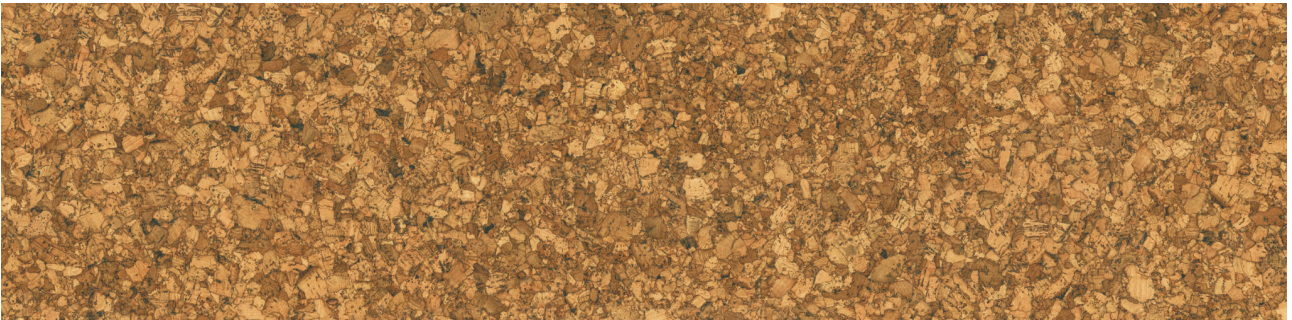

---

**PRODUCT**  
**CORK CLICK PICO**

---

Waterproof Flooring | 12"x48,6" | HDF

**ROOM SCENES**

## **TECHNICAL DATA**

CODE: LCCORK202010

NAME: Cork Click Pico

SERIES: True Earth Cork Click

SIZE: 12"x48,6"

FINISH: Matt

LOOK: Wood Look

CLICK SYSTEM: UNICLIC system

SURFACE TEXTURE: Cork

TYPOLOGY: HDF

TYPE OF PIECE: Field Tile

TOTAL THICKNESS: 10 mm

USE: Floor only

NOTES: These SKUs are special order and take approximately two weeks to deliver

**PACKING**

Size	Product type	BOX			PALLET		
		pcs	sqft	lb	boxes	sqft	lb
12"x48,6"	Field Tile	5	20.26		54		