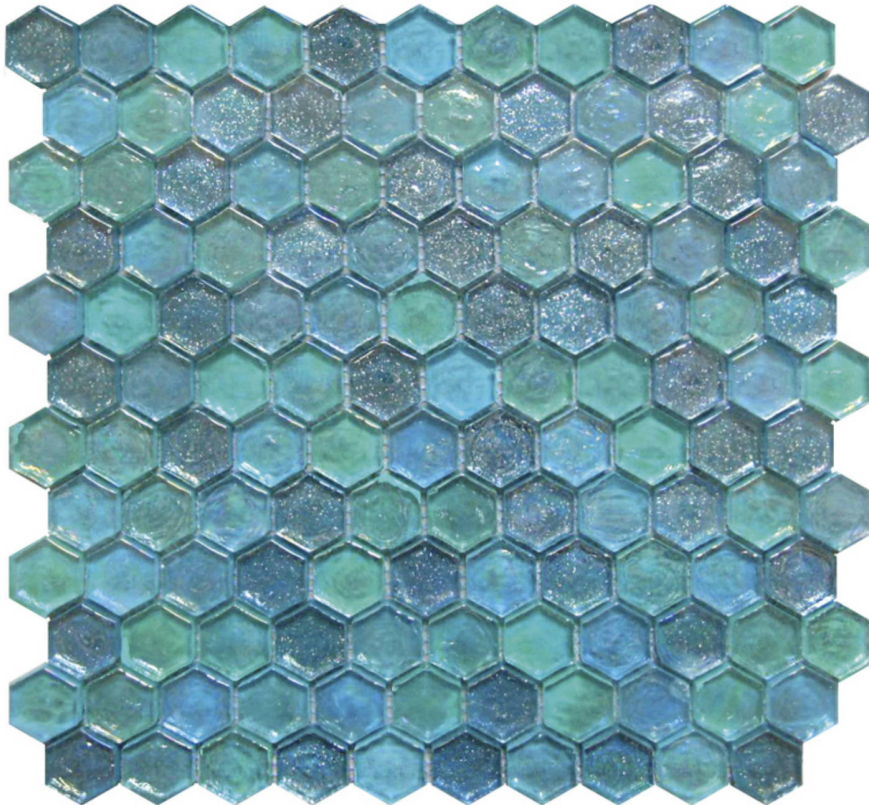

PRODUCT
HEXAGON MIX BLUE GLASS MOSAIC

Mosaic and Decorative Tile | 12"x12" | Glass

TECHNICAL DATA

CODE: RVCHAWV140
NAME: Hexagon Mix Blue Glass Mosaic
SERIES: Chelsea Collection
SIZE: 12"x12"
LOOK: Multi-Look Mosaics
FAMILY: Mosaic and Decorative Tile
SUITABLE FOR: Backsplash|Indoor|Outdoor|Shower|Pool
TYPOLOGY: Glass
TYPE OF PIECE: Mosaic
USE: Floor and Wall