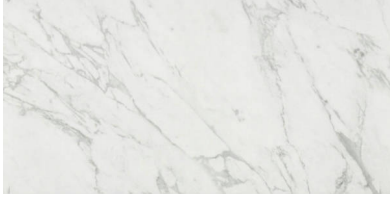

---

**PRODUCT**  
**MILANO STATUARIO HONED 12X24**

---

Tile | 12"x24" | Glazed Porcelain

**GRAPHIC VARIETY**

## **TECHNICAL DATA**

CODE: QULX-MI-2H  
NAME: Milano Statuario Honed 12X24  
SERIES: Luxury  
SIZE: 12"x24"  
FINISH: Matt  
LOOK: Marble Look  
FROST RESISTANCE: Yes  
PEI: 4  
EDGE: Rectified  
FAMILY: Tile  
STYLE: Contemporary  
SUITABLE FOR: Indoor, Shower  
TYPOLOGY: Glazed Porcelain  
TYPE OF PIECE: Field Tile  
USE: Floor and Wall