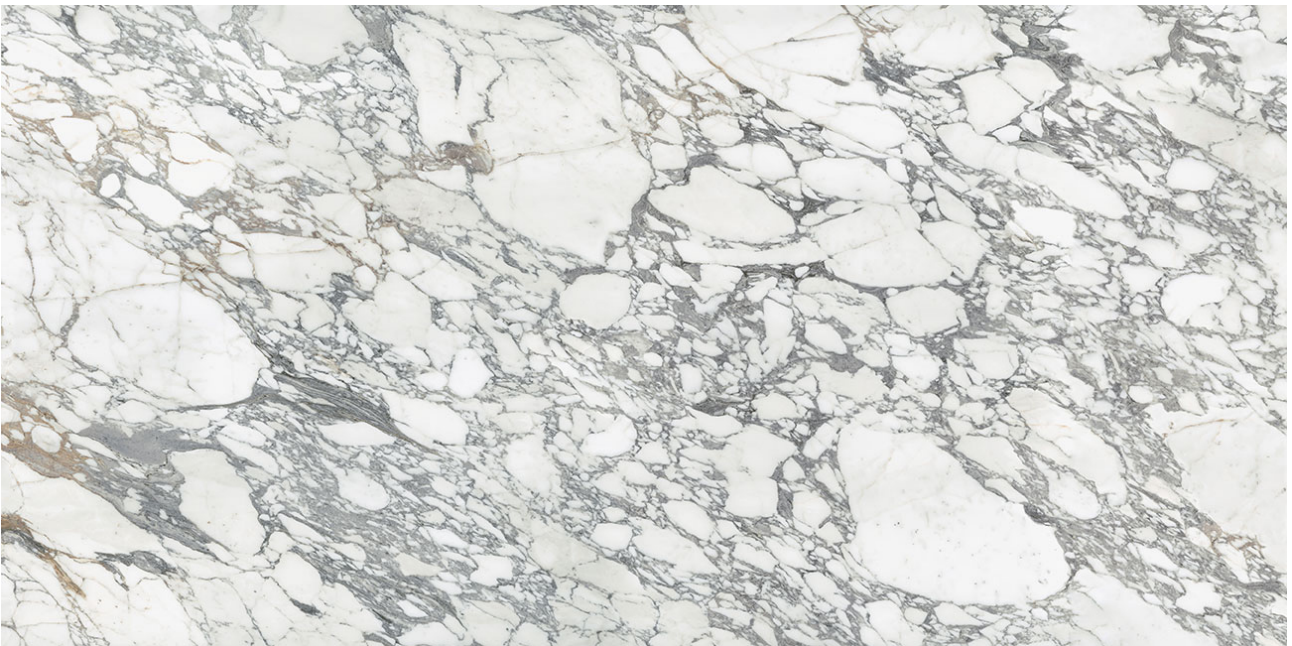

---

**PRODUCT**

**ROYAL STONEWORKS 63X126 ITALIAN ARABESCATO  
POLISHED**

---

Tile | 63"x126" | Sintered Slab

## **TECHNICAL DATA**

CODE: QUSW-IA-1P

NAME: Royal Stoneworks 63X126 Italian Arabescato Polished

SERIES: Royal Stoneworks

SIZE: 63"x126"

FINISH: Polished

LOOK: Stone Look

FROST RESISTANCE: Yes

SHADE VARIATION: V3

EDGE: Rectified

FAMILY: Tile

STYLE: Contemporary

SUITABLE FOR: Indoor|Shower

TPOLOGY: Sintered Slab

TYPE OF PIECE: Field Tile

USE: Floor and Wall