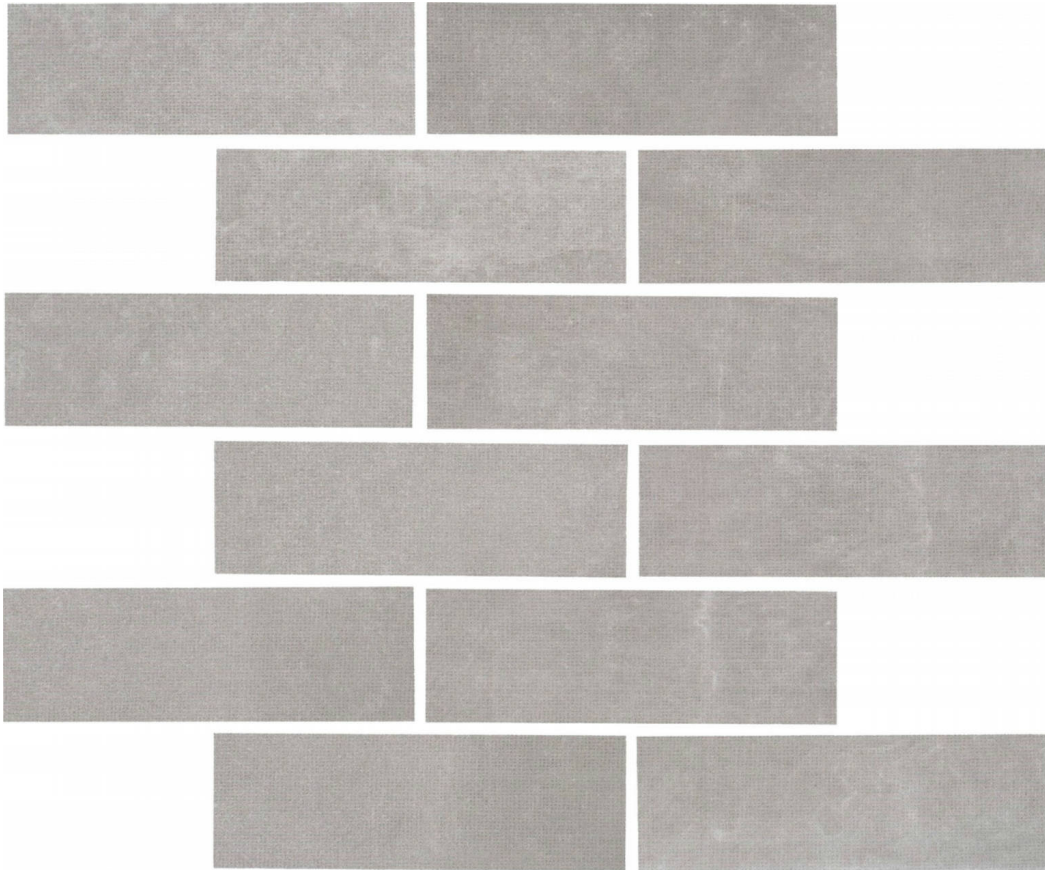

PRODUCT
BROADWAY SILVER 2X6 MOSAIC

Tile | 12"x15" | Porcelain

GRAPHIC VARIETY

TECHNICAL DATA

CODE: QUUR-BR-M2
NAME: Broadway Silver 2X6 Mosaic
SERIES: Urban
SIZE: 12"x15"
FINISH: Matt
LOOK: Concrete
FROST RESISTANCE: Yes
MOSAIC CHIP SIZE: 2"x6"
FAMILY: Tile
STYLE: Contemporary
SUITABLE FOR: Indoor
TYPOLOGY: Porcelain
TYPE OF PIECE: Mosaic
USE: Floor and Wall