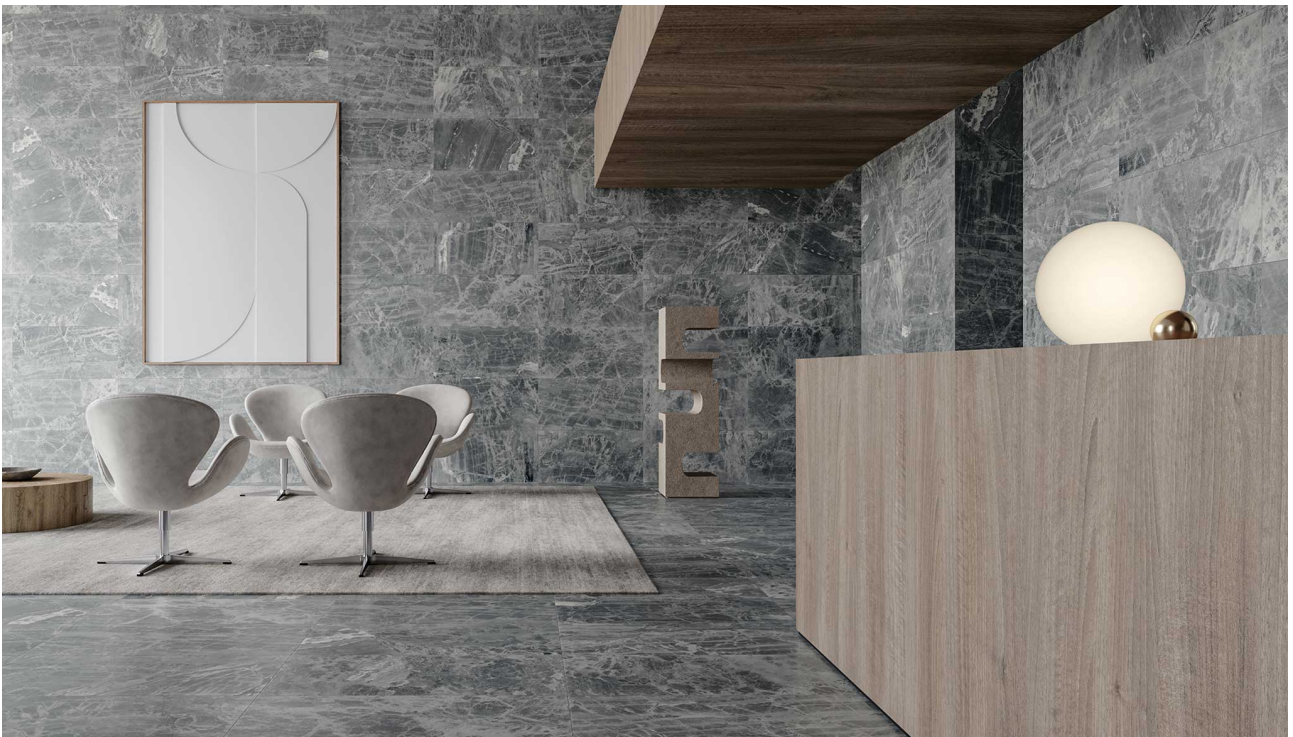

SERIES
GEMMA MYSTIQUE

|| Marble

PRODUCTS

Gemma Mystique 18x36
18"x36" | Marble

Gemma Mystique 12x24
12"x24" | Marble

Gemma Mystique 2 Hexagon Mosaic
12"x12" | Marble

Gemma Mystique 2x6 Picket Mosaic
10.5"x12" | Marble

Gemma Mystique 3x12
3"x12" | Marble

Gemma Mystique 1.25x12 Deco-Bar
1.25"x12" | Marble

Gemma Mystique .5x12 Deco-Bar
0.5"x12" | Marble

ROOM SCENES

| Size | Product type | BOX | | | PALLET | | |
|-----------|--------------|-----|------|--------|--------|--------|----|
| | | pcs | sqft | lb | boxes | sqft | lb |
| 18"x36" | Field Tile | 2 | 9.04 | 58.93 | | 325.44 | |
| 12"x24" | Field Tile | 4 | 7.97 | 52.492 | | 382.56 | |
| 12"x12" | Mosaic | 5 | 4.95 | 26.345 | | 49.5 | |
| 10.5"x12" | Mosaic | 5 | 4.41 | 22.31 | | 44.1 | |
| 3"x12" | Field Tile | 30 | 7.43 | 42.6 | | 378.93 | |
| 1.25"x12" | Trim | 5 | 4.41 | 22.82 | | 44.1 | |
| 0.5"x12" | Trim | 50 | | 17.4 | | | |