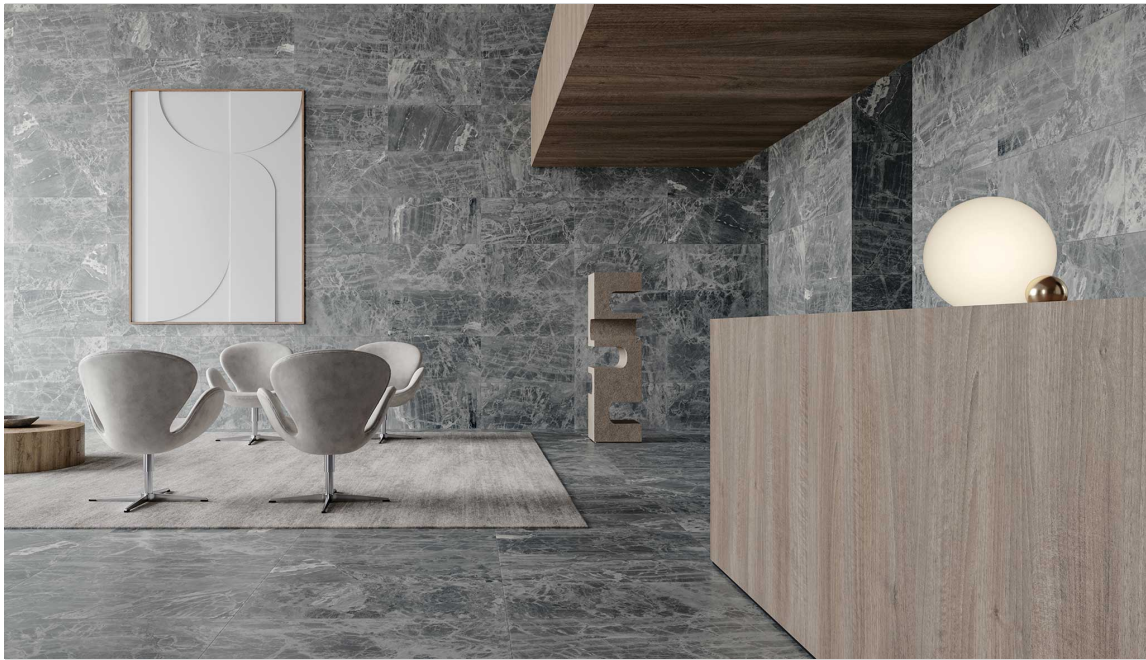

Gemma Mystique 3x12
3"x12" | Marble

Gemma Mystique 1.25x12 Deco-Bar
1.25"x12" | Marble

Gemma Mystique .5x12 Deco-Bar
0.5"x12" | Marble

ROOM SCENES

| Size | Product type | BOX | | | PALLET | | |
|-----------|--------------|-----|------|--------|--------|--------|----|
| | | pcs | sqft | lb | boxes | sqft | lb |
| 18"x36" | Field Tile | 2 | 9.04 | 58.93 | | 325.44 | |
| 12"x24" | Field Tile | 4 | 7.97 | 52.492 | | 382.56 | |
| 12"x12" | Mosaic | 5 | 4.95 | 26.345 | | 49.5 | |
| 10.5"x12" | Mosaic | 5 | 4.41 | 22.31 | | 44.1 | |
| 3"x12" | Field Tile | 30 | 7.43 | 42.6 | | 378.93 | |
| 1.25"x12" | Trim | 5 | 4.41 | 22.82 | | 44.1 | |
| 0.5"x12" | Trim | 50 | | 17.4 | | | |