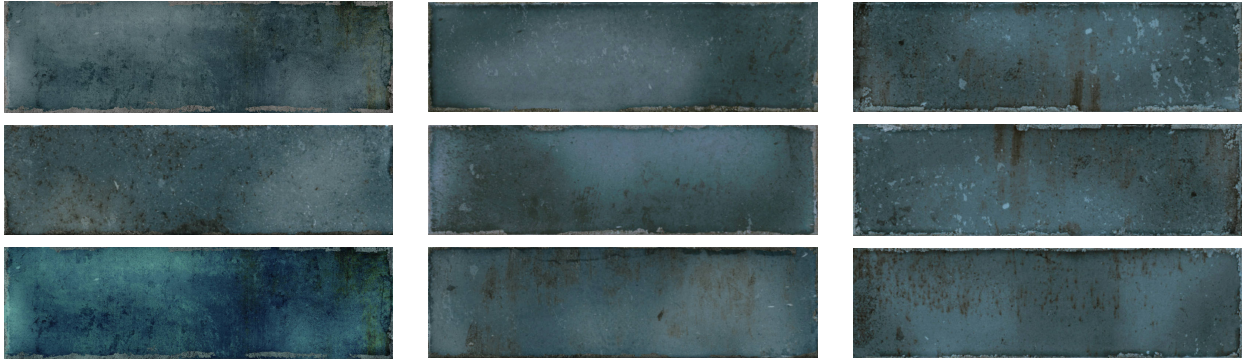

PRODUCT
SOUTH BEACH BLUE 2.75X9.5

Tile | 2.75"x9.5" | Ceramic

GRAPHIC VARIETY

ROOM SCENES

TECHNICAL DATA

CODE: QUMH-SO-1
NAME: South Beach Blue 2.75x9.5
SERIES: Miami
SIZE: 2.75"x9.5"
FINISH: Gloss
LOOK: Subway Tile
FAMILY: Tile
STYLE: Traditional
SUITABLE FOR: Backsplash,Indoor
TYPOLOGY: Ceramic
TYPE OF PIECE: Field Tile
USE: Wall only