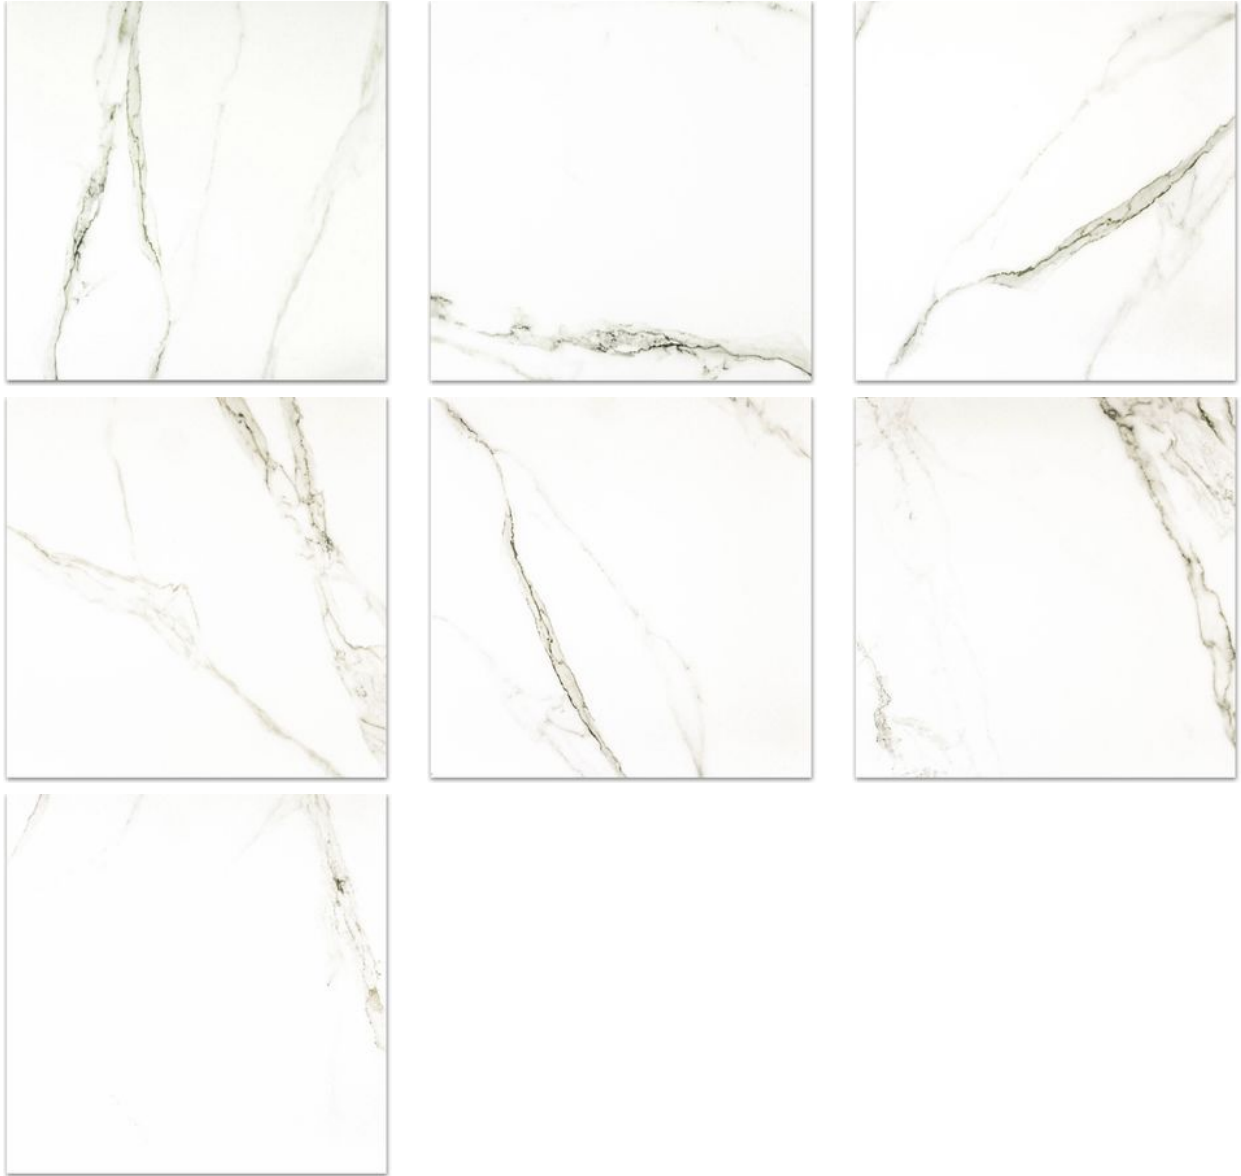

PRODUCT
MATTE ADORATION 24X24

Tile | 24"x24" | Porcelain

GRAPHIC VARIETY

TECHNICAL DATA

CODE: QUAD-AD-3N
NAME: Matte Adoration 24X24
SERIES: Ardor
SIZE: 24"x24"
FINISH: Matt
LOOK: Marble Look
FROST RESISTANCE: Yes
EDGE: Rectified
FAMILY: Tile
STYLE: Contemporary
SUITABLE FOR: Indoor
TYPOLOGY: Porcelain
TYPE OF PIECE: Field Tile
USE: Floor and Wall