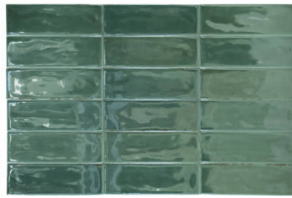

SERIES BARCELONA

Hand-crafted | Ceramic | Porcelain

PRODUCTS

Barcelona 0.39X9" Blue Trim
0.39"x9" | Ceramic

Barcelona 0.39X9" Green Trim
0.39"x9" | Ceramic

Barcelona 0.39X9" Greige Trim
0.39"x9" | Ceramic

Barcelona 0.39X9" Olive Trim
0.39"x9" | Ceramic

Barcelona 0.39X9" Sky Trim
0.39"x9" | Ceramic

Barcelona 0.39X9" White Trim
0.39"x9" | Ceramic

Barcelona 2x6" Blue
2"x6" | Porcelain

Barcelona 2x6" Green
2"x6" | Porcelain

Barcelona 2x6" Greige
2"x6" | Porcelain