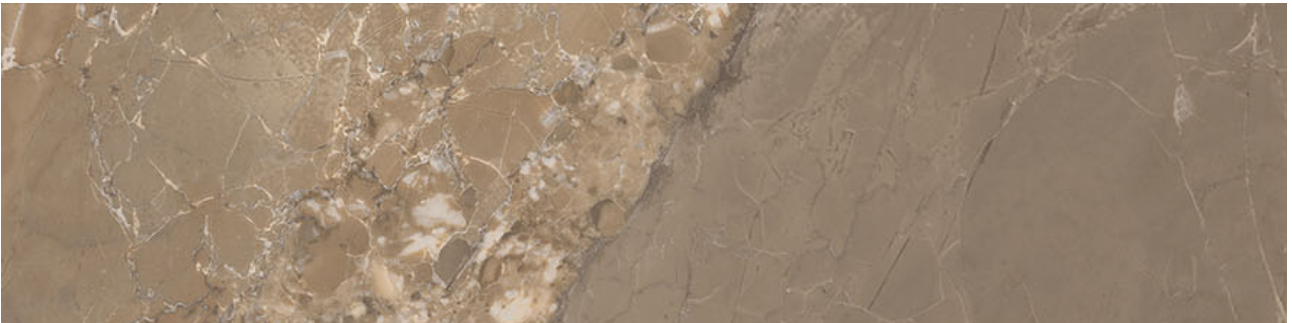

PRODUCT
DYNASTY TAUPE 3X12 BULLNOSE

Tile | 3"x12" | Porcelain

GRAPHIC VARIETY

TECHNICAL DATA

CODE: QUDY-TA-SB
NAME: Dynasty Taupe 3X12 Bullnose
SERIES: Dynasty
SIZE: 3"x12"
FINISH: Matt
LOOK: Marble Look
FROST RESISTANCE: Yes
PEI: 4
SHADE VARIATION: V4
BREAKING STRENGTH (APH): min. 35 N/mm²
CHEMICAL RESISTANCE (APH): Not Affected
FAMILY: Tile
STAIN RESISTANCE (APH): Not Affected
STYLE: Traditional
SUITABLE FOR: Indoor, Outdoor, Pool, Backsplash, Shower
TYPOLOGY: Porcelain
THICKNESS (APH): 8.5 Mm
TYPE OF PIECE: Bullnose
USE: Floor and Wall