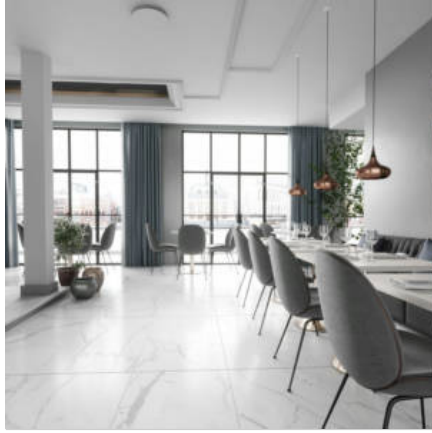

## **TECHNICAL DATA**

CODE: QULX-ST-2PN  
NAME: Statuario Venezia Polished 12X24  
SERIES: Luxury  
SIZE: 12"x24"  
FINISH: Polished  
LOOK: Marble Look  
FROST RESISTANCE: Yes  
PEI: 4  
EDGE: Rectified  
FAMILY: Tile  
STYLE: Contemporary  
SUITABLE FOR: Backsplash|Indoor|Shower  
TYPOLOGY: Glazed Porcelain  
TYPE OF PIECE: Field Tile  
USE: Floor and Wall