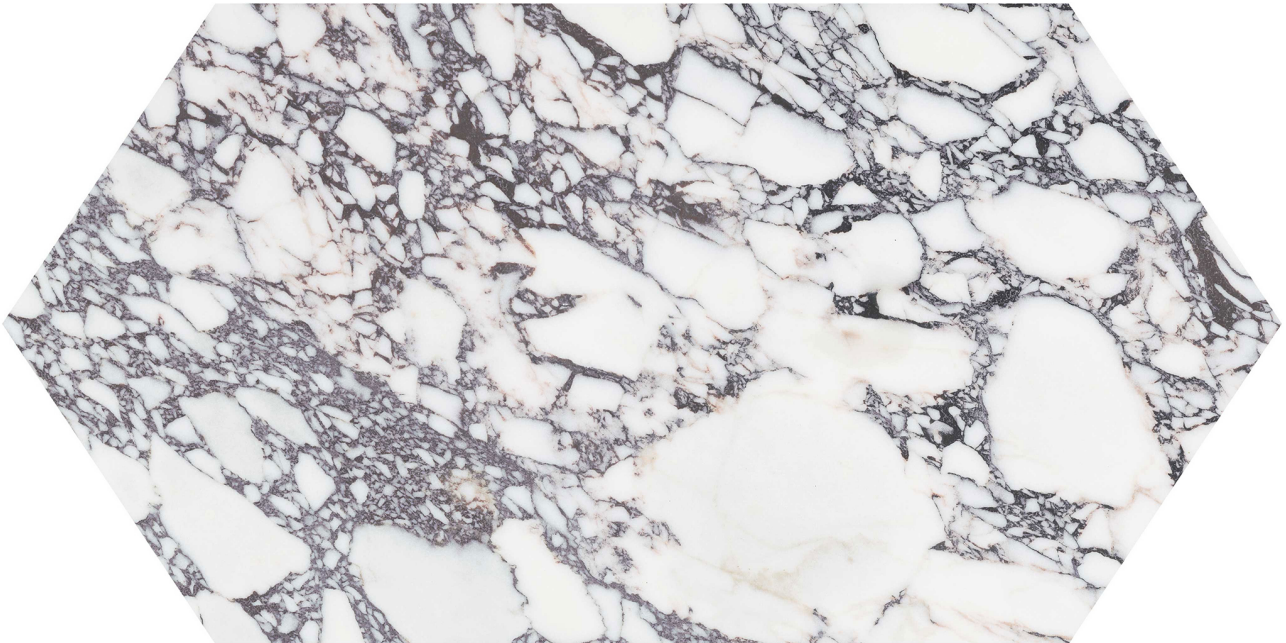

PRODUCT
VIOLA ROCCIA 24 PICKET

Stone | 12"x20" | Marble

TECHNICAL DATA

CODE: AS5000-05660
NAME: Viola Roccia 24 Picket
SERIES: Viola Roccia
SIZE: 12"x20"
FINISH: Honed
EDGE: Straight Edge
FAMILY: Stone
SUITABLE FOR: Indoor|Shower
TYPOLOGY: Marble
TYPE OF PIECE: Field Tile
USE: Floor and Wall