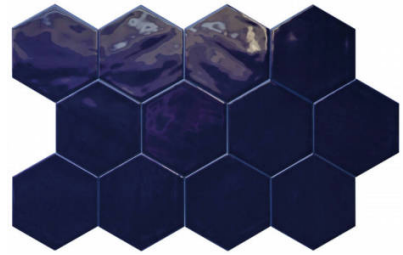

SERIES

RONDA

Hand-crafted | | Porcelain

PRODUCTS

Ronda 5.5X6.3" Aqua Hexagon
5.5"x6.3" | Porcelain

Ronda 5.5X6.3" Blue Hexagon
5.5"x6.3" | Porcelain

Ronda 5.5X6.3" Cobalt Hexagon
5.5"x6.3" | Porcelain

Ronda 5.5X6.3" Green Hexagon
5.5"x6.3" | Porcelain

Ronda 5.5X6.3" Mint Hexagon
5.5"x6.3" | Porcelain

Ronda 5.5X6.3" Navy Blue Hexagon
5.5"x6.3" | Porcelain

Ronda 5.5X6.3" Pearl Hexagon
5.5"x6.3" | Porcelain

Ronda 5.5X6.3" Teal Hexagon
5.5"x6.3" | Porcelain

Ronda 5.5X6.3" White Hexagon
5.5"x6.3" | Porcelain

ROOM SCENES

Size	Product type	BOX			PALLET		
		pcs	sqft	lb	boxes	sqft	lb
5.5"x6.3"	Field Tile	26	4.74		105		

WARNING The information contained in this packing list is for guidance only, the contents of the packing may vary. Please consult our sales representatives for an exact list.