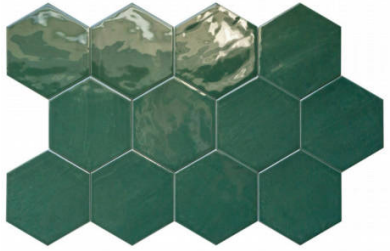

SERIES

RONDA

Hand-crafted | | Porcelain

PRODUCTS

Ronda 5.5X6.3" Aqua Hexagon
5.5"x6.3" | Porcelain

Ronda 5.5X6.3" Blue Hexagon
5.5"x6.3" | Porcelain

Ronda 5.5X6.3" Cobalt Hexagon
5.5"x6.3" | Porcelain

Ronda 5.5X6.3" Green Hexagon
5.5"x6.3" | Porcelain

Ronda 5.5X6.3" Mint Hexagon
5.5"x6.3" | Porcelain

Ronda 5.5X6.3" Navy Blue Hexagon
5.5"x6.3" | Porcelain

Ronda 5.5X6.3" Pearl Hexagon
5.5"x6.3" | Porcelain

Ronda 5.5X6.3" Teal Hexagon
5.5"x6.3" | Porcelain

Ronda 5.5X6.3" White Hexagon
5.5"x6.3" | Porcelain

ROOM SCENES

Size	Product type	BOX			PALLET		
		pcs	sqft	lb	boxes	sqft	lb
5.5"x6.3"	Field Tile	26	4.74		105		

WARNING The information contained in this packing list is for guidance only, the contents of the packing may vary. Please consult our sales representatives for an exact list.