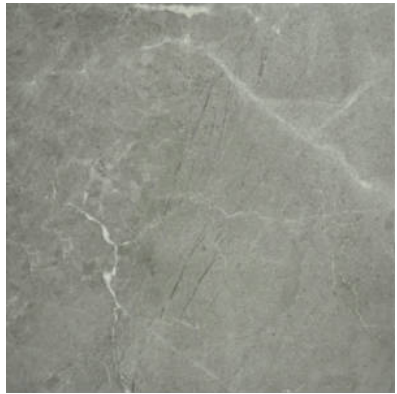

---

**PRODUCT**  
**13X13 CARBON**

---

Tile | 13"x13" | Glazed Porcelain

**GRAPHIC VARIETY**

## **TECHNICAL DATA**

CODE: AC65-013  
NAME: 13X13 Carbon  
SERIES: Regency  
SIZE: 13"x13"  
FINISH: Matt  
LOOK: Marble Look  
FROST RESISTANCE: Yes  
PEI: 4  
FAMILY: Tile  
STYLE: Classic  
SUITABLE FOR: Indoor|Shower  
TYPOLOGY: Glazed Porcelain  
TYPE OF PIECE: Field Tile  
USE: Floor and Wall