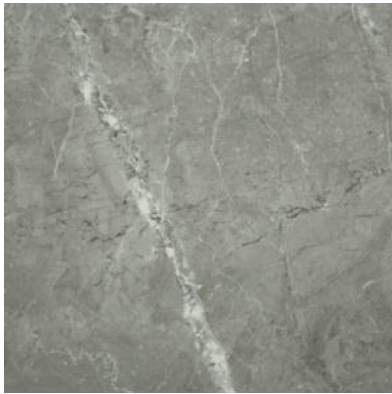

---

**PRODUCT**  
**13X13 CARBON**

---

Tile | 13"x13" | Glazed Porcelain

**GRAPHIC VARIETY**

## **TECHNICAL DATA**

CODE: AC65-013  
NAME: 13X13 Carbon  
SERIES: Regency  
SIZE: 13"x13"  
FINISH: Matt  
LOOK: Marble Look  
FROST RESISTANCE: Yes  
PEI: 4  
FAMILY: Tile  
STYLE: Classic  
SUITABLE FOR: Indoor|Shower  
TYPOLOGY: Glazed Porcelain  
TYPE OF PIECE: Field Tile  
USE: Floor and Wall