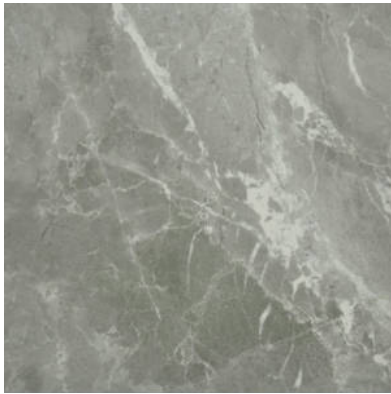

---

**PRODUCT**  
**13X13 CARBON**

---

Tile | 13"x13" | Glazed Porcelain

**GRAPHIC VARIETY**

## **TECHNICAL DATA**

CODE: AC65-013  
NAME: 13X13 Carbon  
SERIES: Regency  
SIZE: 13"x13"  
FINISH: Matt  
LOOK: Marble Look  
FROST RESISTANCE: Yes  
PEI: 4  
FAMILY: Tile  
STYLE: Classic  
SUITABLE FOR: Indoor|Shower  
TYPOLOGY: Glazed Porcelain  
TYPE OF PIECE: Field Tile  
USE: Floor and Wall