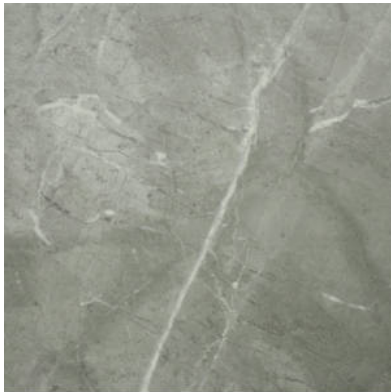

---

**PRODUCT**  
**13X13 CARBON**

---

Tile | 13"x13" | Glazed Porcelain

**GRAPHIC VARIETY**

## **TECHNICAL DATA**

CODE: AC65-013  
NAME: 13X13 Carbon  
SERIES: Regency  
SIZE: 13"x13"  
FINISH: Matt  
LOOK: Marble Look  
FROST RESISTANCE: Yes  
PEI: 4  
FAMILY: Tile  
STYLE: Classic  
SUITABLE FOR: Indoor|Shower  
TYPOLOGY: Glazed Porcelain  
TYPE OF PIECE: Field Tile  
USE: Floor and Wall