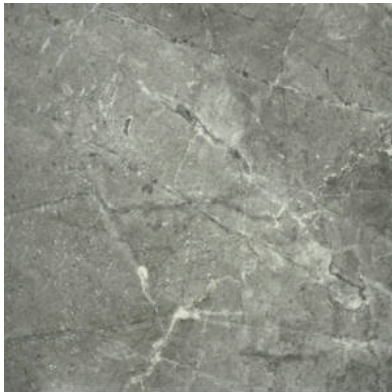

---

**PRODUCT**  
**13X13 CARBON**

---

Tile | 13"x13" | Glazed Porcelain

**GRAPHIC VARIETY**

## **TECHNICAL DATA**

CODE: AC65-013  
NAME: 13X13 Carbon  
SERIES: Regency  
SIZE: 13"x13"  
FINISH: Matt  
LOOK: Marble Look  
FROST RESISTANCE: Yes  
PEI: 4  
FAMILY: Tile  
STYLE: Classic  
SUITABLE FOR: Indoor|Shower  
TYPOLOGY: Glazed Porcelain  
TYPE OF PIECE: Field Tile  
USE: Floor and Wall