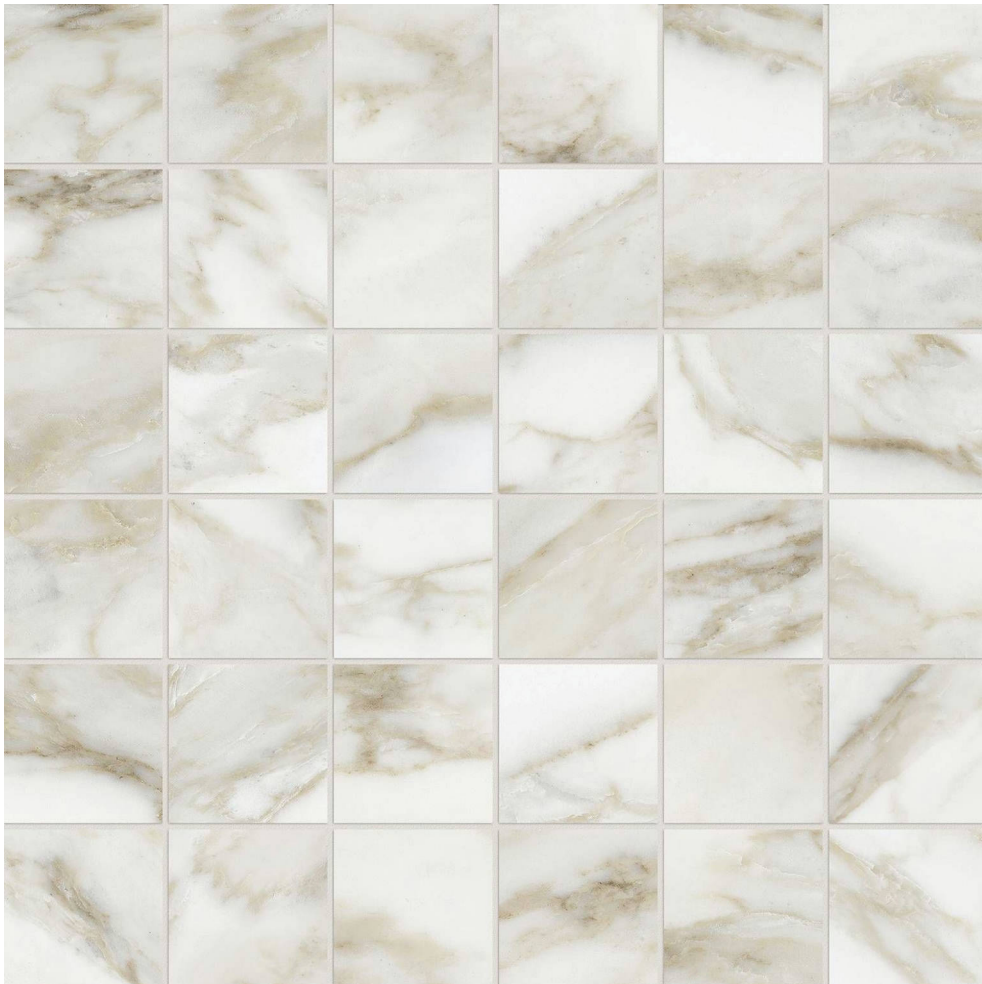

PRODUCT

AMALFI CALACATTA HONED 2X2 MOSAIC

Tile | 12"x12" | Glazed Porcelain

TECHNICAL DATA

CODE: QULX-AM-M3HN
NAME: Amalfi Calacatta Honed 2X2 Mosaic
SERIES: Luxury
SIZE: 12"x12"
FINISH: Matt
LOOK: Marble Look
MOSAIC CHIP SIZE: 2"x2"
EDGE: Rectified
FAMILY: Tile
STYLE: Contemporary
SUITABLE FOR: Backsplash|Indoor|Shower
TYPOLOGY: Glazed Porcelain
TYPE OF PIECE: Mosaic
USE: Floor and Wall