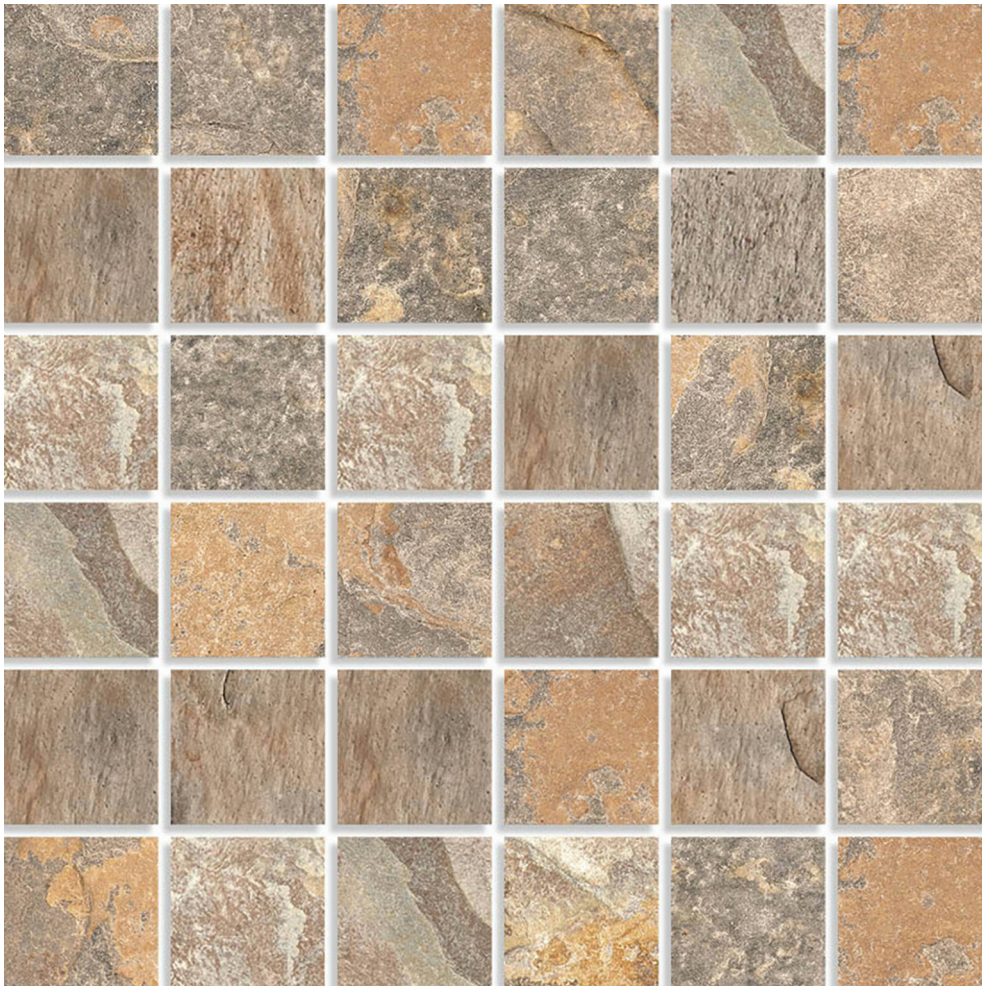

---

**PRODUCT**  
**ANNAPURNA BEIGE 2X2 MOSAIC**

---

Tile | 12"x12" | Porcelain

**GRAPHIC VARIETY**

**TECHNICAL DATA**

CODE: QUNS-AN-M  
NAME: Annapurna Beige 2X2 Mosaic  
SERIES: Nepal Slate  
SIZE: 12"x12"  
FINISH: Matt  
LOOK: Stone Look  
FROST RESISTANCE: Yes  
MOSAIC CHIP SIZE: 2"x2"  
FAMILY: Tile  
STYLE: Contemporary  
SUITABLE FOR: Backsplash,Indoor,Shower  
TYPOLOGY: Porcelain  
TYPE OF PIECE: Mosaic  
USE: Floor and Wall

**PACKING**

Size	Product type	BOX			PALLET		
		pcs	sqft	lb	boxes	sqft	lb
12"x12"	Mosaic	5					

**WARNING** The information contained in this packing list is for guidance only, the contents of the packing may vary. Please consult our sales representatives for an exact list.