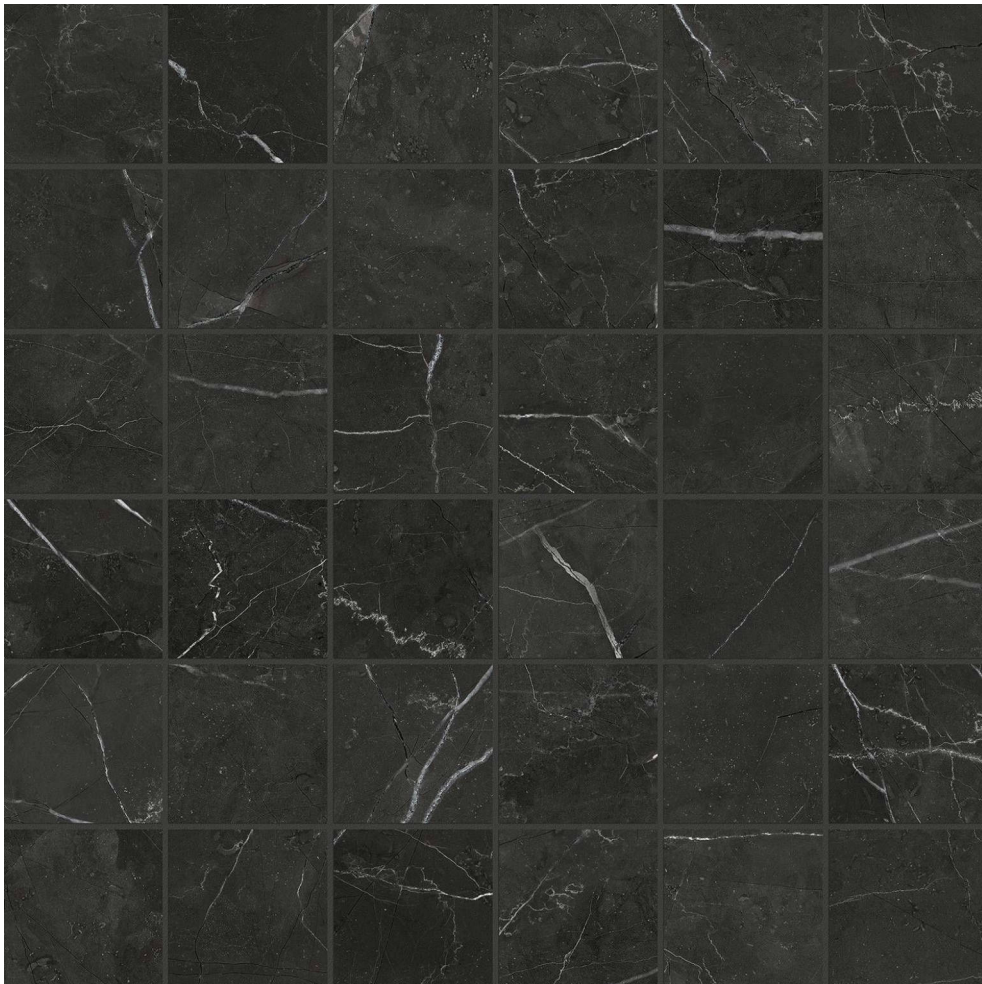

PRODUCT
TIVOLI NERO HONED 2X2 MOSAIC

Tile | 12"x12" | Glazed Porcelain

TECHNICAL DATA

CODE: QULX-TI-M3HN
NAME: Tivoli Nero Honed 2X2 Mosaic
SERIES: Luxury
SIZE: 12"x12"
FINISH: Matt
LOOK: Marble Look
MOSAIC CHIP SIZE: 2"x2"
EDGE: Rectified
FAMILY: Tile
STYLE: Contemporary
SUITABLE FOR: Backsplash|Indoor|Shower
TYPOLOGY: Glazed Porcelain
TYPE OF PIECE: Mosaic
USE: Floor and Wall