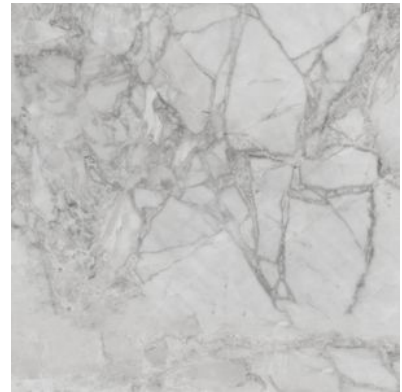

---

**PRODUCT**  
**FLORENCE 20X20F GRIGIO MATTE**

---

Tile | 20"x20" | Glazed Porcelain

**GRAPHIC VARIETY**

## **TECHNICAL DATA**

CODE: QUFC-GR-3  
NAME: Florence 20X20F Grigio Matte  
SERIES: Florence  
SIZE: 20"x20"  
FINISH: Matt  
LOOK: Marble Look  
FROST RESISTANCE: Yes  
PEI: 4  
SHADE VARIATION: V3  
BREAKING STRENGTH (APH): >350 - >1600  
CHEMICAL RESISTANCE (APH): CLASS A  
DCOF (APH): MATTE  $\geq 0.60$   
FAMILY: Tile  
R VALUE (APH): MATTE R10  
STAIN RESISTANCE (APH): CLASS A & 5  
STYLE: Contemporary  
SUITABLE FOR: Indoor, Outdoor, Pool, Backsplash, Shower  
TYPOLOGY: Glazed Porcelain  
THICKNESS (APH): 8.5 mm  
TYPE OF PIECE: Field Tile  
USE: Floor and Wall