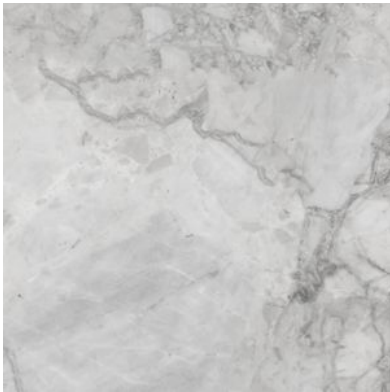

---

**PRODUCT**  
**FLORENCE 20X20F GRIGIO MATTE**

---

Tile | 20"x20" | Glazed Porcelain

**GRAPHIC VARIETY**

## **TECHNICAL DATA**

CODE: QUFC-GR-3  
NAME: Florence 20X20F Grigio Matte  
SERIES: Florence  
SIZE: 20"x20"  
FINISH: Matt  
LOOK: Marble Look  
FROST RESISTANCE: Yes  
PEI: 4  
SHADE VARIATION: V3  
BREAKING STRENGTH (APH): >350 - >1600  
CHEMICAL RESISTANCE (APH): CLASS A  
DCOF (APH): MATTE  $\geq 0.60$   
FAMILY: Tile  
R VALUE (APH): MATTE R10  
STAIN RESISTANCE (APH): CLASS A & 5  
STYLE: Contemporary  
SUITABLE FOR: Indoor, Outdoor, Pool, Backsplash, Shower  
TYPOLOGY: Glazed Porcelain  
THICKNESS (APH): 8.5 mm  
TYPE OF PIECE: Field Tile  
USE: Floor and Wall