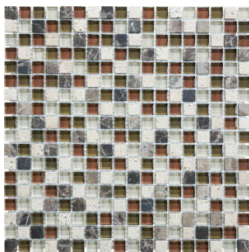

**Linear Creme Brulee Mosaic**  
12"x14" | Mixed Materials

**Linear Iceland Mosaic**  
12"x14" | Mixed Materials

**Linear Midnight Mosaic**  
12"x14" | Mixed Materials

**Linear Spa Mosaic**  
12"x14" | Mixed Materials

**Linear Waterfall Mosaic**  
12"x14" | Mixed Materials

**5/8X5/8 Bamboo Mosaic**  
12"x12" | Mixed Materials

**5/8X5/8 Cabernet Mosaic**  
12"x12" | Mixed Materials

**5/8X5/8 Cappuccino Mosaic**  
12"x12" | Mixed Materials