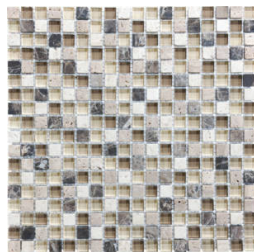

## **BLISS**

---

Multi-Look Mosaics | | Mixed Materials

**PRODUCTS**

**Linear Bamboo Mosaic**  
12"x14" | Mixed Materials

**Linear Cabernet Mosaic**  
12"x14" | Mixed Materials

**Linear Cappuccino Mosaic**  
12"x14" | Mixed Materials

**Linear Creme Brulee Mosaic**  
12"x14" | Mixed Materials

**Linear Iceland Mosaic**  
12"x14" | Mixed Materials

**Linear Midnight Mosaic**  
12"x14" | Mixed Materials

**Linear Spa Mosaic**  
12"x14" | Mixed Materials

**Linear Waterfall Mosaic**  
12"x14" | Mixed Materials

**5/8X5/8 Bamboo Mosaic**  
12"x12" | Mixed Materials

**5/8X5/8 Cabernet Mosaic**  
12"x12" | Mixed Materials

**5/8X5/8 Cappuccino Mosaic**  
12"x12" | Mixed Materials