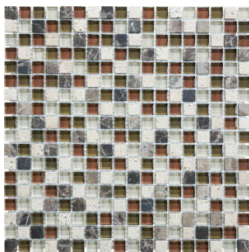

SERIES

GLASS STONE

Multi-Look Mosaics | | Mixed Materials

PRODUCTS

Linear Bamboo Mosaic
12"x14" | Mixed Materials

Linear Cabernet Mosaic
12"x14" | Mixed Materials

Linear Cappuccino Mosaic
12"x14" | Mixed Materials

Linear Creme Brulee Mosaic
12"x14" | Mixed Materials

Linear Iceland Mosaic
12"x14" | Mixed Materials

Linear Midnight Mosaic
12"x14" | Mixed Materials

Linear Spa Mosaic
12"x14" | Mixed Materials

Linear Waterfall Mosaic
12"x14" | Mixed Materials

5/8X5/8 Bamboo Mosaic
12"x12" | Mixed Materials

5/8X5/8 Cabernet Mosaic
12"x12" | Mixed Materials

5/8X5/8 Cappuccino Mosaic
12"x12" | Mixed Materials

5/8X5/8 Creme Brulee Mosaic
12"x12" | Mixed Materials