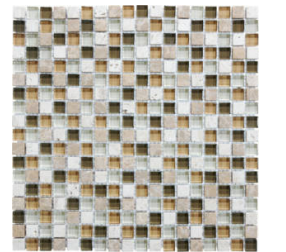

SERIES

GLASS STONE

Multi-Look Mosaics | | Mixed Materials

PRODUCTS

Linear Bamboo Mosaic
12"x14" | Mixed Materials

Linear Cabernet Mosaic
12"x14" | Mixed Materials

Linear Cappuccino Mosaic
12"x14" | Mixed Materials

Linear Creme Brulee Mosaic
12"x14" | Mixed Materials

Linear Iceland Mosaic
12"x14" | Mixed Materials

Linear Midnight Mosaic
12"x14" | Mixed Materials

Linear Spa Mosaic
12"x14" | Mixed Materials

Linear Waterfall Mosaic
12"x14" | Mixed Materials

5/8X5/8 Bamboo Mosaic
12"x12" | Mixed Materials

5/8X5/8 Cabernet Mosaic
12"x12" | Mixed Materials

5/8X5/8 Cappuccino Mosaic
12"x12" | Mixed Materials

5/8X5/8 Creme Brulee Mosaic
12"x12" | Mixed Materials