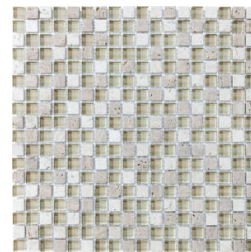

SERIES

GLASS STONE

Multi-Look Mosaics | | Mixed Materials

PRODUCTS

Linear Bamboo Mosaic
12"x14" | Mixed Materials

Linear Cabernet Mosaic
12"x14" | Mixed Materials

Linear Cappuccino Mosaic
12"x14" | Mixed Materials

Linear Creme Brulee Mosaic
12"x14" | Mixed Materials

Linear Iceland Mosaic
12"x14" | Mixed Materials

Linear Midnight Mosaic
12"x14" | Mixed Materials

Linear Spa Mosaic
12"x14" | Mixed Materials

Linear Waterfall Mosaic
12"x14" | Mixed Materials

5/8X5/8 Bamboo Mosaic
12"x12" | Mixed Materials

5/8X5/8 Cabernet Mosaic
12"x12" | Mixed Materials

5/8X5/8 Cappuccino Mosaic
12"x12" | Mixed Materials

5/8X5/8 Creme Brulee Mosaic
12"x12" | Mixed Materials