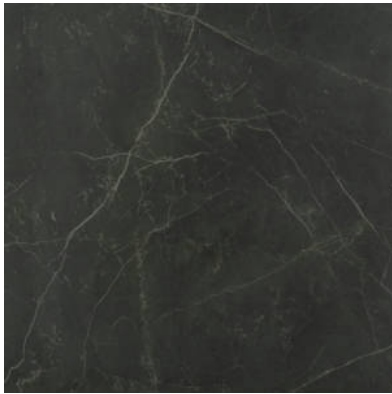

---

**PRODUCT**  
**TIVOLI NERO POLISHED 24X24**

---

Tile | 24"x24" | Glazed Porcelain

**GRAPHIC VARIETY**

## **TECHNICAL DATA**

CODE: QULX-TI-3PN  
NAME: Tivoli Nero Polished 24X24  
SERIES: Luxury  
SIZE: 24"x24"  
FINISH: Polished  
LOOK: Marble Look  
FROST RESISTANCE: Yes  
PEI: 4  
EDGE: Rectified  
FAMILY: Tile  
STYLE: Contemporary  
SUITABLE FOR: Indoor|Shower  
TYPOLOGY: Glazed Porcelain  
TYPE OF PIECE: Field Tile  
USE: Floor and Wall