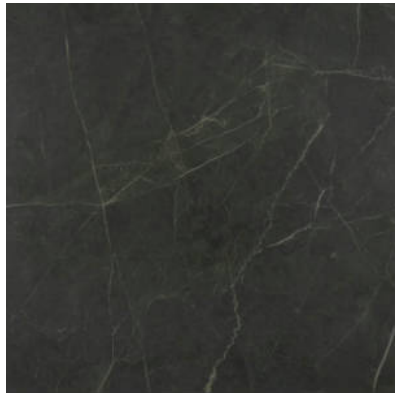

## **TECHNICAL DATA**

CODE: QULX-TI-3PN  
NAME: Tivoli Nero Polished 24X24  
SERIES: Luxury  
SIZE: 24"x24"  
FINISH: Polished  
LOOK: Marble Look  
FROST RESISTANCE: Yes  
PEI: 4  
EDGE: Rectified  
FAMILY: Tile  
STYLE: Contemporary  
SUITABLE FOR: Indoor|Shower  
TYPOLOGY: Glazed Porcelain  
TYPE OF PIECE: Field Tile  
USE: Floor and Wall