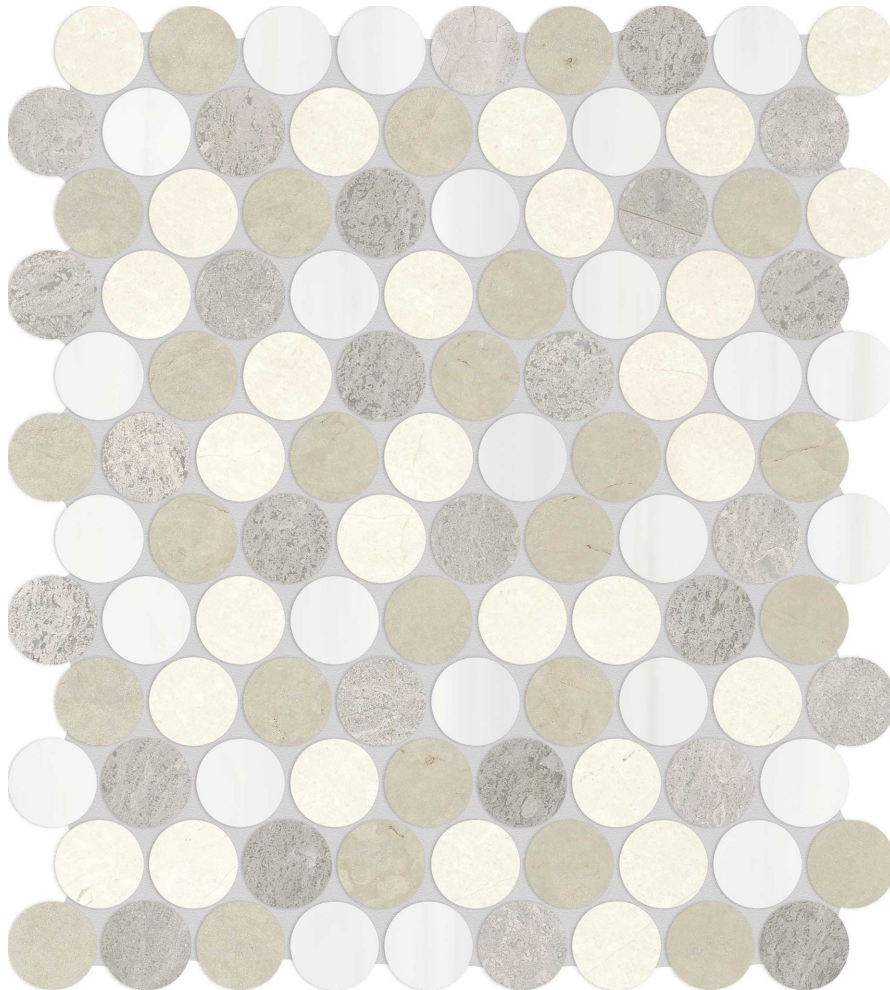

PRODUCT

UTOPIO 1.25 PENNY ROUND DUNE MOSAIC

Stone | 10"x14" | Natural Stone

ROOM SCENES

TECHNICAL DATA

CODE: AS5001-04250

NAME: Utopio 1.25 Penny Round Dune Mosaic

SERIES: Utopio

SIZE: 10"x14"

FINISH: Honed

MOSAIC CHIP SIZE: 1.25"x1.25"

FAMILY: Stone

SUITABLE FOR: Indoor|Shower

TPOLOGY: Natural Stone

TYPE OF PIECE: Mosaic

USE: Floor and Wall