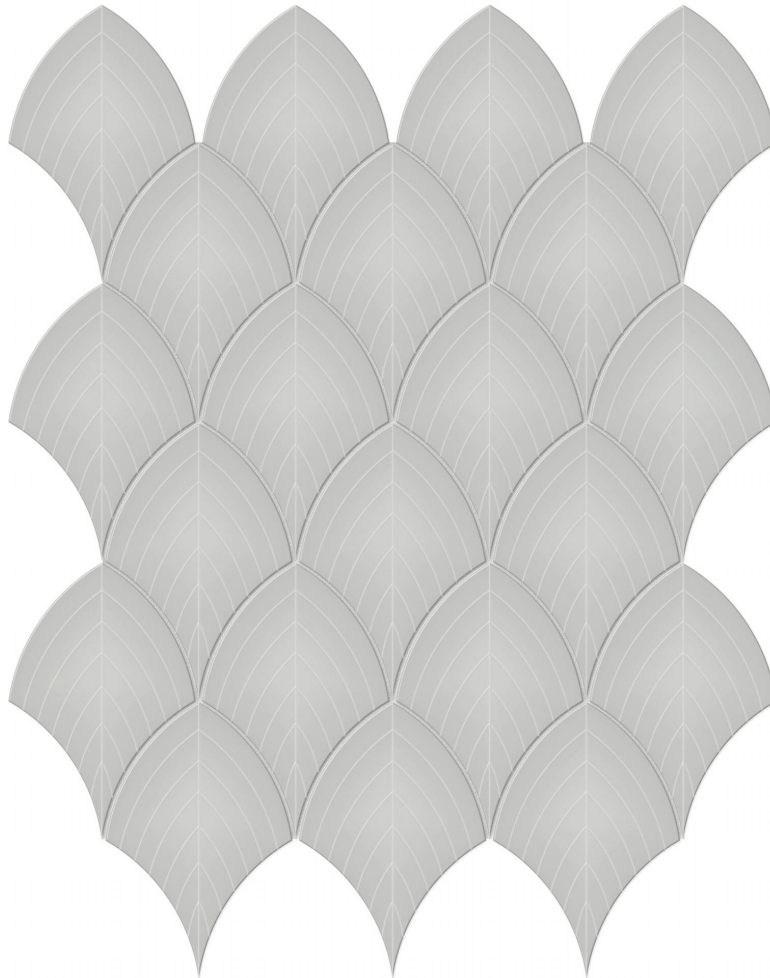

---

**PRODUCT**

**LOFT GREY GLOSSY SCALLOP MOSAIC**

---

Tile | 10.75"x13.35" | Porcelain

**TECHNICAL DATA**

CODE: QUTR-LO-M17G  
NAME: Loft Grey Glossy Scallop Mosaic  
SERIES: Traditions  
SIZE: 10.75"x13.35"  
FINISH: Gloss  
LOOK: Mono-Color  
FROST RESISTANCE: Yes  
MOSAIC CHIP SIZE: Mesh-Mounted  
FAMILY: Tile  
STYLE: Classic  
SUITABLE FOR: Backsplash,Indoor  
TYPOLOGY: Porcelain  
TYPE OF PIECE: Mosaic  
USE: Floor and Wall