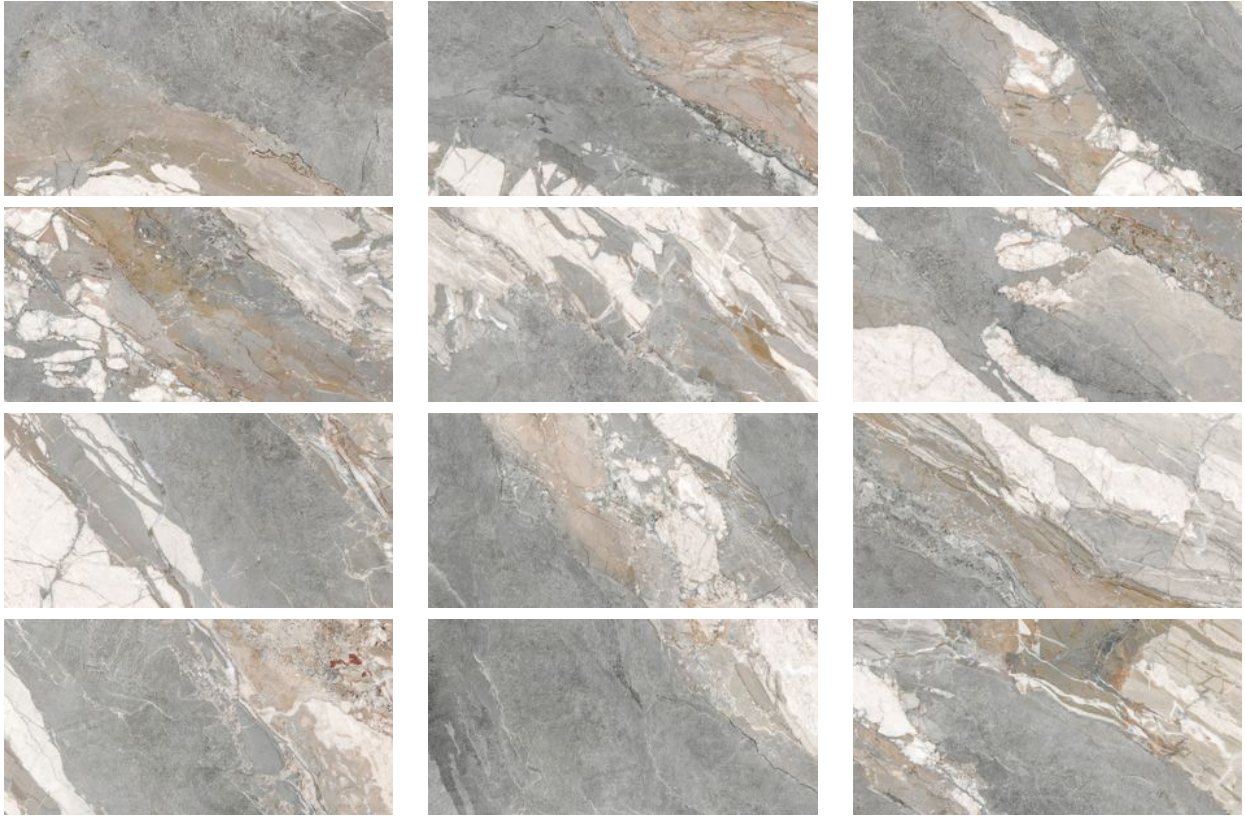

---

**PRODUCT**  
**DYNASTY GREY 12X24**

---

Tile | 12"x24" | Porcelain

**GRAPHIC VARIETY**

## **TECHNICAL DATA**

CODE: QUDY-GR-1  
NAME: Dynasty Grey 12X24  
SERIES: Dynasty  
SIZE: 12"x24"  
FINISH: Matt  
LOOK: Marble Look  
FROST RESISTANCE: Yes  
PEI: 4  
SHADE VARIATION: V4  
BREAKING STRENGTH (APH): min. 35 N/mm<sup>2</sup>  
CHEMICAL RESISTANCE (APH): Not Affected  
FAMILY: Tile  
STAIN RESISTANCE (APH): Not Affected  
STYLE: Traditional  
SUITABLE FOR: Indoor| Outdoor| Pool| Backsplash| Shower  
TYPOLOGY: Porcelain  
THICKNESS (APH): 8.5 Mm  
TYPE OF PIECE: Field Tile  
USE: Floor and Wall