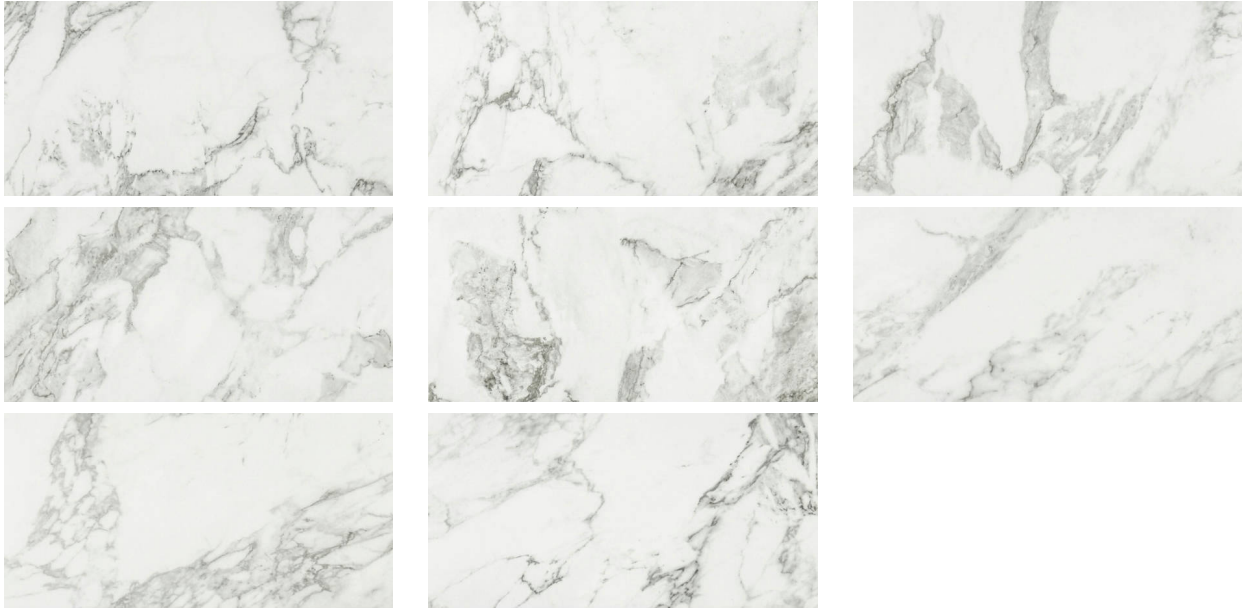

PRODUCT

ARABESCATO VERONA POLISHED 12X24

Tile | 12"x24" | Glazed Porcelain

GRAPHIC VARIETY

TECHNICAL DATA

CODE: QULX-AR-2PN
NAME: Arabescato Verona Polished 12X24
SERIES: Luxury
SIZE: 12"x24"
FINISH: Polished
LOOK: Marble Look
FROST RESISTANCE: Yes
PEI: 4
EDGE: Rectified
FAMILY: Tile
STYLE: Contemporary
SUITABLE FOR: Indoor|Shower
TYPOLOGY: Glazed Porcelain
TYPE OF PIECE: Field Tile
USE: Floor and Wall