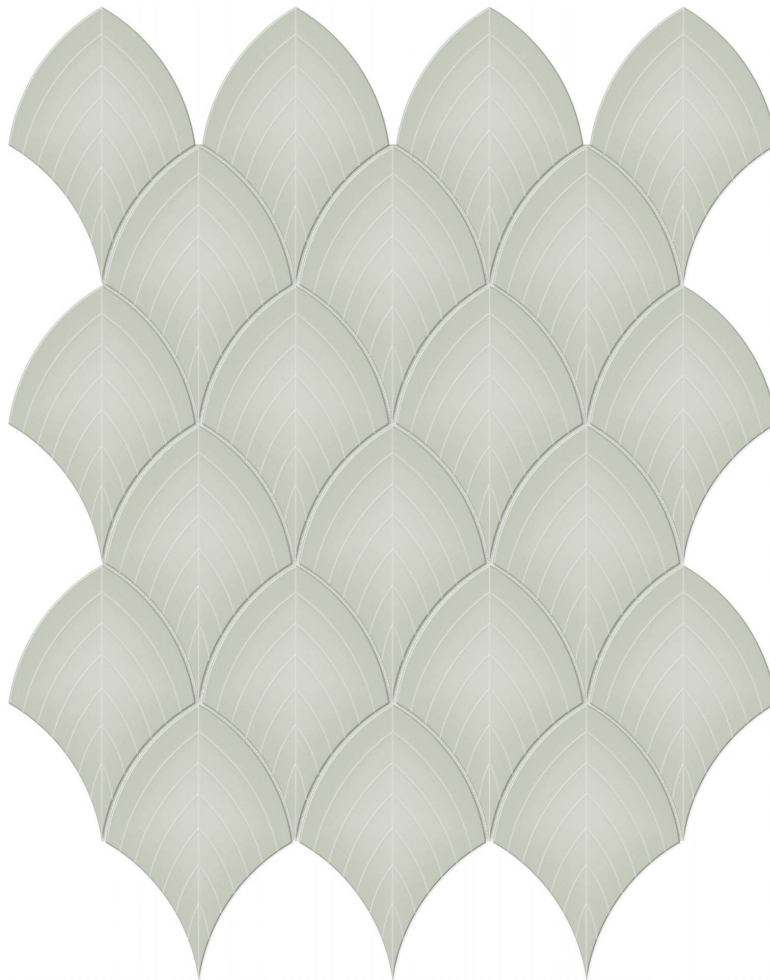

---

**PRODUCT**

**SOFT SAGE GLOSSY SCALLOP MOSAIC**

---

Tile | 10.75"x13.35" | Porcelain

**ROOM SCENES**

**TECHNICAL DATA**

CODE: QUTR-SO-M17G  
NAME: Soft Sage Glossy Scallop Mosaic  
SERIES: Traditions  
SIZE: 10.75"x13.35"  
FINISH: Gloss  
LOOK: Mono-Color  
FROST RESISTANCE: Yes  
MOSAIC CHIP SIZE: Mesh-Mounted  
FAMILY: Tile  
STYLE: Classic  
SUITABLE FOR: Backsplash,Indoor  
TYPOLOGY: Porcelain  
TYPE OF PIECE: Mosaic  
USE: Floor and Wall