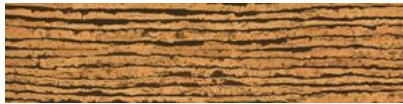

SERIES

TRUE EARTH CORK CLICK

Wood Look | | HDF

PRODUCTS

Cork Click Capri
12"x48,6" | HDF

Cork Click Comino
12"x48,6" | HDF

Cork Click Corvo
12"x48,6" | HDF

Cork Click Lanzarote
12"x48,6" | HDF

Cork Click Linosa
12"x48,6" | HDF

Cork Click Pianosa
12"x48,6" | HDF

Cork Click Pico
12"x48,6" | HDF

Cork Click Santorino
12"x48,6" | HDF

Cork Click Stromboli
12"x48,6" | HDF

Cork Click Tremiti
12"x48,6" | HDF