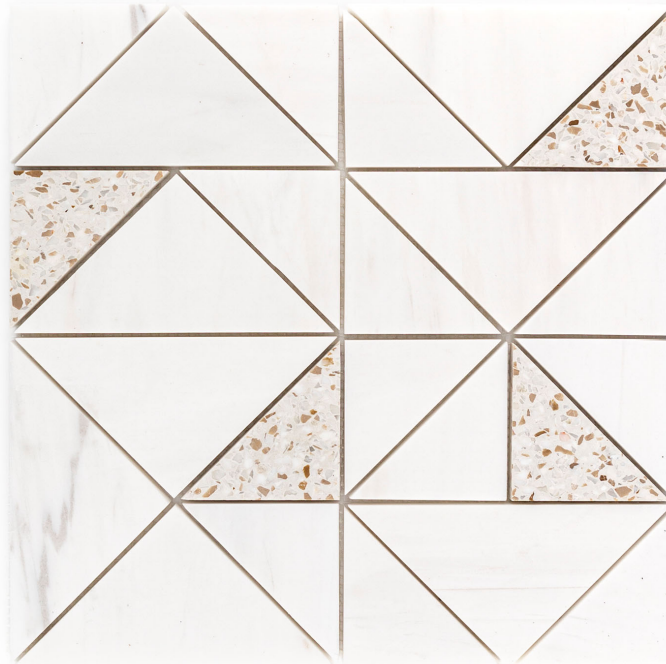

PRODUCT
SUMMIT MOSAIC

Mosaic and Decorative Tile | 12"x12" | Marble

DETAILS

ROOM SCENES

TECHNICAL DATA

CODE: RVHA105

NAME: Summit Mosaic

SERIES: Hamptons Collection

SIZE: 12"x12"

FINISH: Semi-Polished

LOOK: Multi-Look Mosaics

SHADE VARIATION: V3

FAMILY: Mosaic and Decorative Tile

STYLE: Contemporary

SUITABLE FOR: Backsplash, Indoor, Shower

TYPOLOGY: Marble

TYPE OF PIECE: Mosaic

USE: Floor and Wall

PACKING

Size	Product type	BOX			PALLET		
		pcs	sqft	lb	boxes	sqft	lb
12"x12"	Mosaic	10					

WARNING The information contained in this packing list is for guidance only, the contents of the packing may vary. Please consult our sales representatives for an exact list.