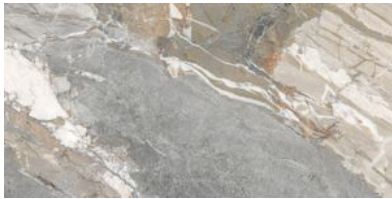

PRODUCT
DYNASTY GREY POLISHED/MATTE 24X48

Tile | 24"x48" | Porcelain

GRAPHIC VARIETY

ROOM SCENES

TECHNICAL DATA

CODE: QUDY-GR-2
NAME: Dynasty Grey Polished/Matte 24X48
SERIES: Dynasty
SIZE: 24"x48"
FINISH: Polished/Matte
LOOK: Marble Look
FROST RESISTANCE: Yes
PEI: 4
SHADE VARIATION: V4
BREAKING STRENGTH (APH): min. 35 N/mm²
CHEMICAL RESISTANCE (APH): Not Affected
FAMILY: Tile
STAIN RESISTANCE (APH): Not Affected
STYLE: Traditional
SUITABLE FOR: Indoor, Outdoor, Pool, Backsplash, Shower
TYPOLOGY: Porcelain
THICKNESS (APH): 8.5 Mm
TYPE OF PIECE: Field Tile
USE: Floor and Wall