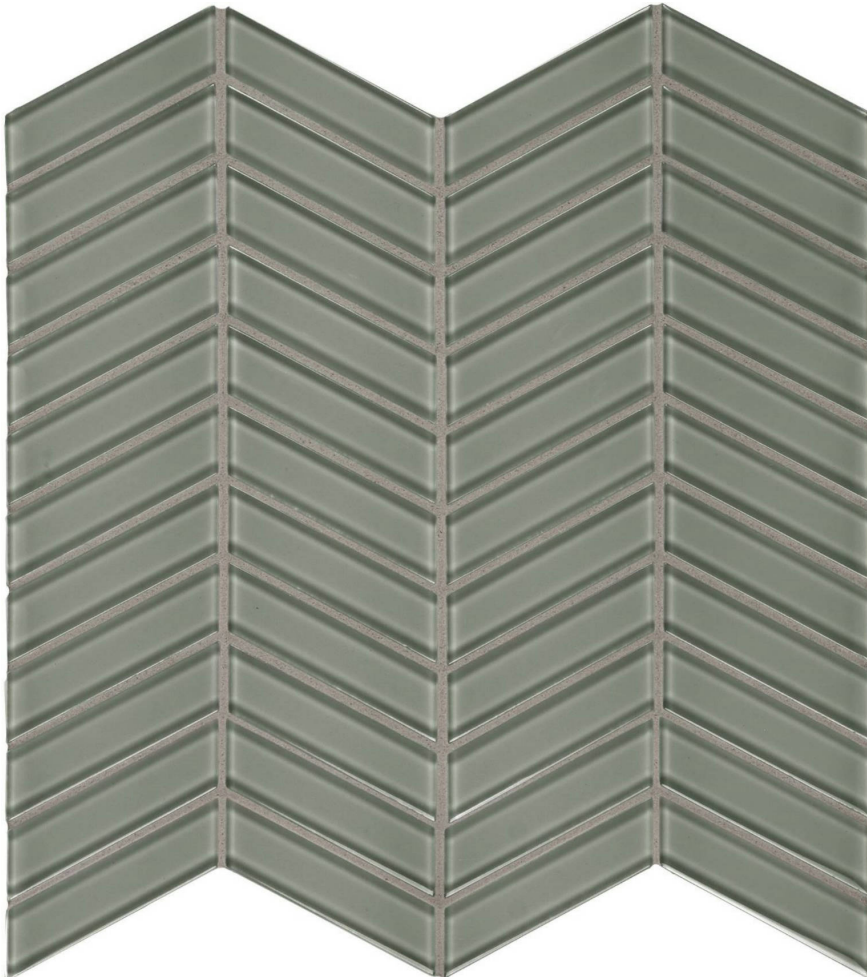

---

**PRODUCT**  
**SMOKE CHEVRON MOSAIC**

---

Mosaic and Decorative Tile | 12"x12" |

**ROOM SCENES**

## **TECHNICAL DATA**

CODE: AC35-124  
NAME: Smoke Chevron Mosaic  
SERIES: Bliss Element  
SIZE: 12"x12"  
FINISH: Gloss  
LOOK: Glass  
MOSAIC CHIP SIZE: Mesh-Mounted  
FAMILY: Mosaic and Decorative Tile  
STYLE: Classic  
SUITABLE FOR: Indoor|Outdoor  
TYPE OF PIECE: Mosaic  
USE: Wall only