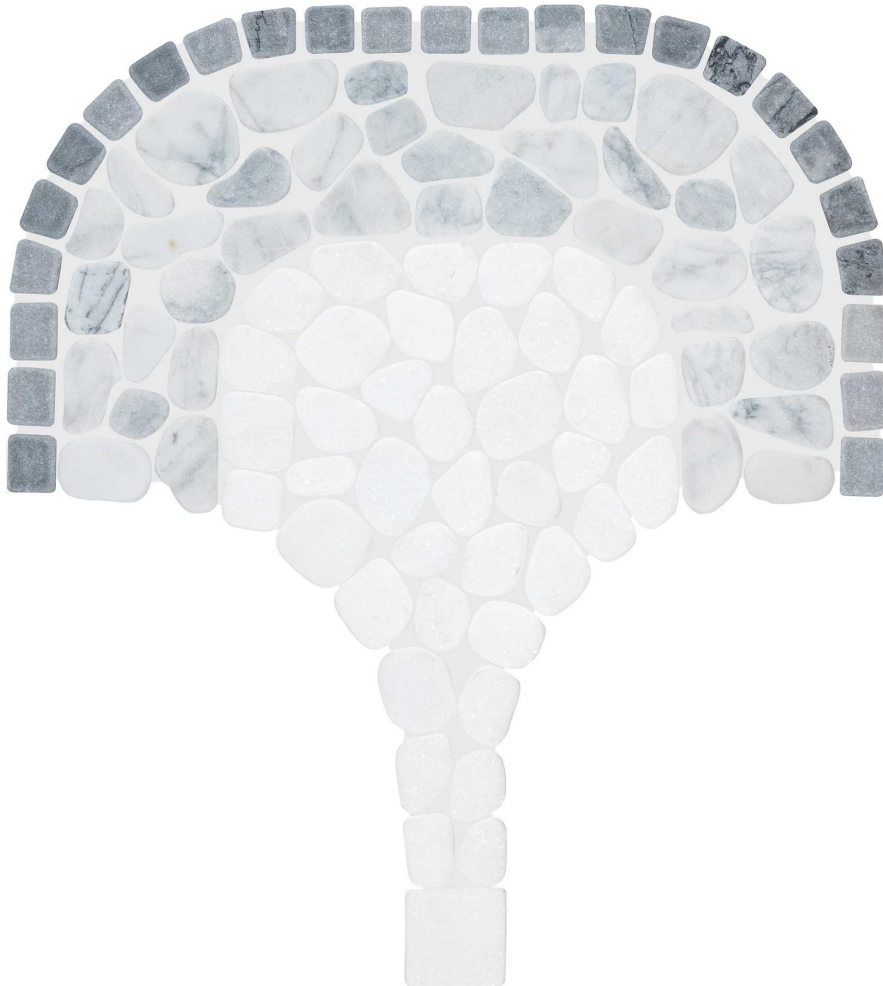

PRODUCT

CABANA RIVER FLOW PEBBLE

Stone | 7.8"x15.4" | Marble

TECHNICAL DATA

CODE: AS5001-04490

NAME: Cabana River Flow Pebble

SERIES: Cabana

SIZE: 7.8"×15.4"

FINISH: Tumbled

FAMILY: Stone

SUITABLE FOR: Indoor|Shower

TPOLOGY: Marble

TYPE OF PIECE: Mosaic

USE: Floor and Wall

NOTES: Mosaic sheet sizes are nominal and may vary slightly due to standard manufacturing tolerances.