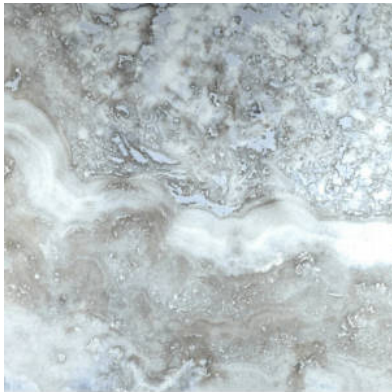

PRODUCT
AZZURRO 13X13

Tile | 13"x13" | Porcelain

GRAPHIC VARIETY

TECHNICAL DATA

CODE: QUSI-AZ-F1
NAME: Azzurro 13X13
SERIES: Siena
SIZE: 13"x13"
FINISH: Matt
LOOK: Marble Look
FROST RESISTANCE: Yes
PEI: 4
FAMILY: Tile
STYLE: Contemporary
SUITABLE FOR: Indoor, Shower
TYPOLOGY: Porcelain
TYPE OF PIECE: Field Tile
USE: Floor and Wall