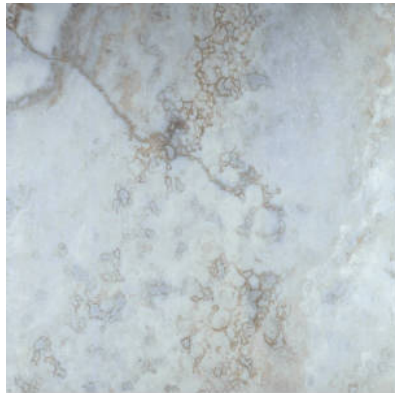

PRODUCT
AZZURRO 13X13

Tile | 13"x13" | Porcelain

GRAPHIC VARIETY

TECHNICAL DATA

CODE: QUSI-AZ-F1
NAME: Azzurro 13X13
SERIES: Siena
SIZE: 13"x13"
FINISH: Matt
LOOK: Marble Look
FROST RESISTANCE: Yes
PEI: 4
FAMILY: Tile
STYLE: Contemporary
SUITABLE FOR: Indoor, Shower
TYPOLOGY: Porcelain
TYPE OF PIECE: Field Tile
USE: Floor and Wall