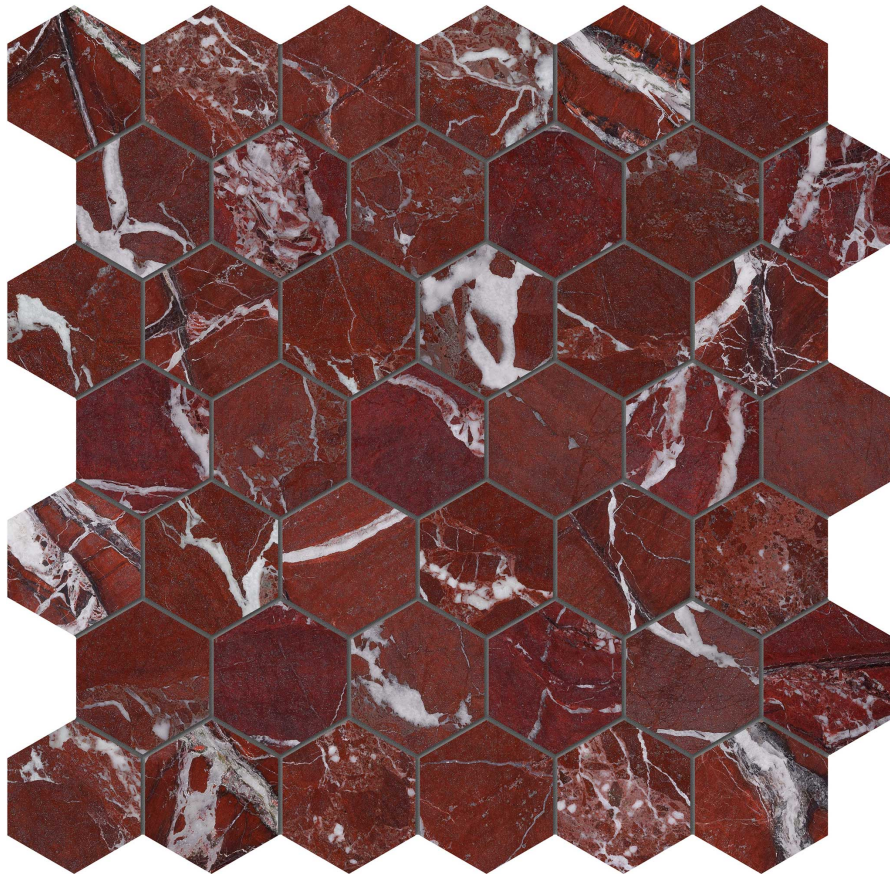

PRODUCT
TUSCANO ROSSO 2 HEXAGON MOSAIC

Stone | 12"x12" | Marble

TECHNICAL DATA

CODE: AS5001-03640

NAME: Tuscano Rosso 2 Hexagon Mosaic

SERIES: Tuscano Rosso

SIZE: 12"x12"

FINISH: Polished

MOSAIC CHIP SIZE: 2"x2"

FAMILY: Stone

SUITABLE FOR: Indoor|Shower

TPOLOGY: Marble

TYPE OF PIECE: Mosaic

USE: Floor and Wall

NOTES: Sheet size shown is approximate. Actual dimensions refer to individual mosaic chips.