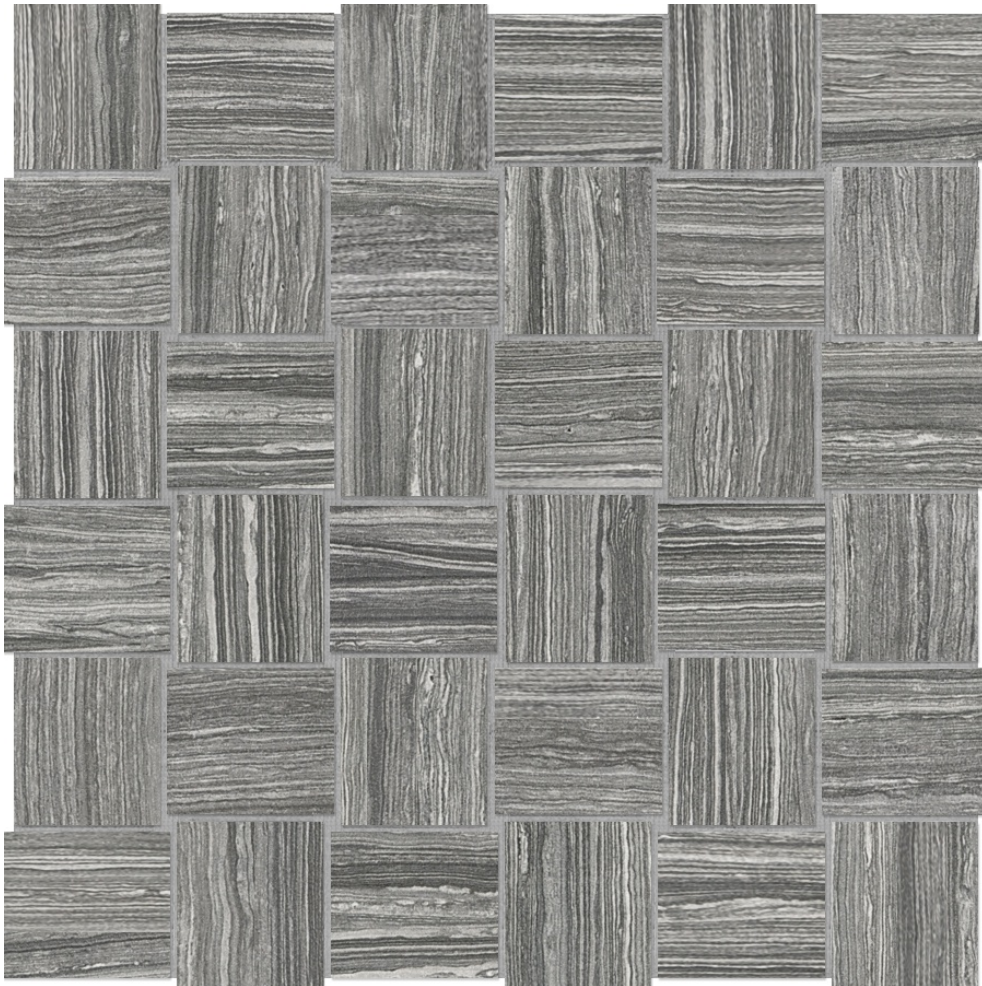

PRODUCT
2X2 CARBON BASKETWEAVE

Tile | 12"x12" | Glazed Porcelain

TECHNICAL DATA

CODE: AC4501-00820

NAME: 2x2 Carbon Basketweave

SERIES: Eramosa

SIZE: 12"x12"

FINISH: Matt

LOOK: Marble Look

FROST RESISTANCE: Yes

MOSAIC CHIP SIZE: Mesh-Mounted

PEI: 4

FAMILY: Tile

STYLE: Contemporary

SUITABLE FOR: Indoor

TPOLOGY: Glazed Porcelain